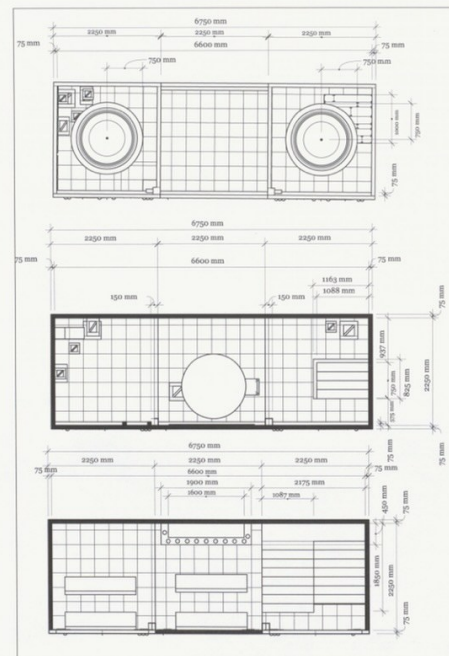

REVISIONS	
NO.	DESCRIPTION

LA The Hunchback of Notre Dame

Interior Elevations - Front + Stage left

A 01

TECHNICAL DRAWINGS

REVISIONS	
NO.	DESCRIPTION

LA The Hunchback of Notre Dame

Exterior Elevations - Back + Stage Right

A 01

REVISIONS	
NO.	DESCRIPTION

LA The Hunchback of Notre Dame

Exterior elevations - Front + Stage left

A 01

REVISIONS	
NO.	DESCRIPTION

LA The Hunchback of Notre Dame

Floor Plans