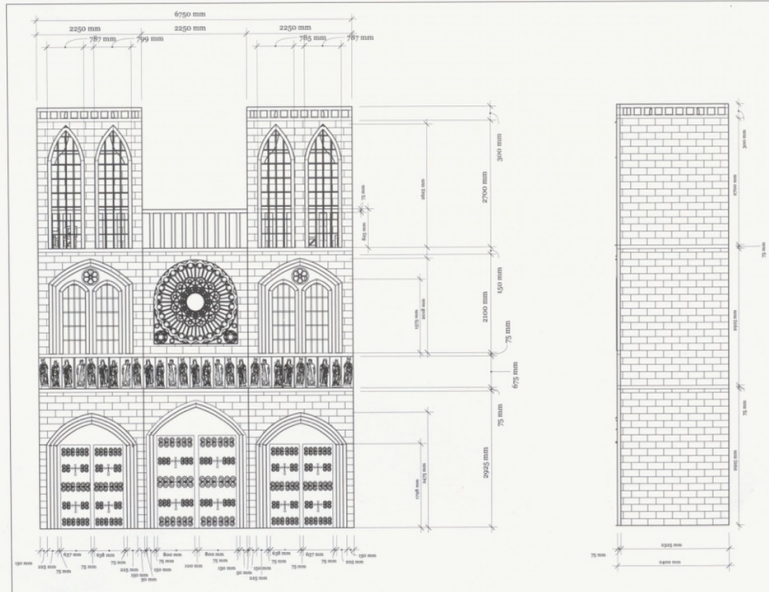

REVISIONS	
NO.	DESCRIPTION

LA The Hunchback of Notre Dame

Interior Elevations - Front + Stage left

A 01

TECHNICAL DRAWINGS

REVISIONS	
NO.	DESCRIPTION

LA The Hunchback of Notre Dame

Exterior Elevations - Back + Stage Right

A 01

REVISIONS	
NO.	DESCRIPTION

LA The Hunchback of Notre Dame

Exterior elevations - Front + Stage left

A 01

REVISIONS	
NO.	DESCRIPTION

LA The Hunchback of Notre Dame

Floor Plans