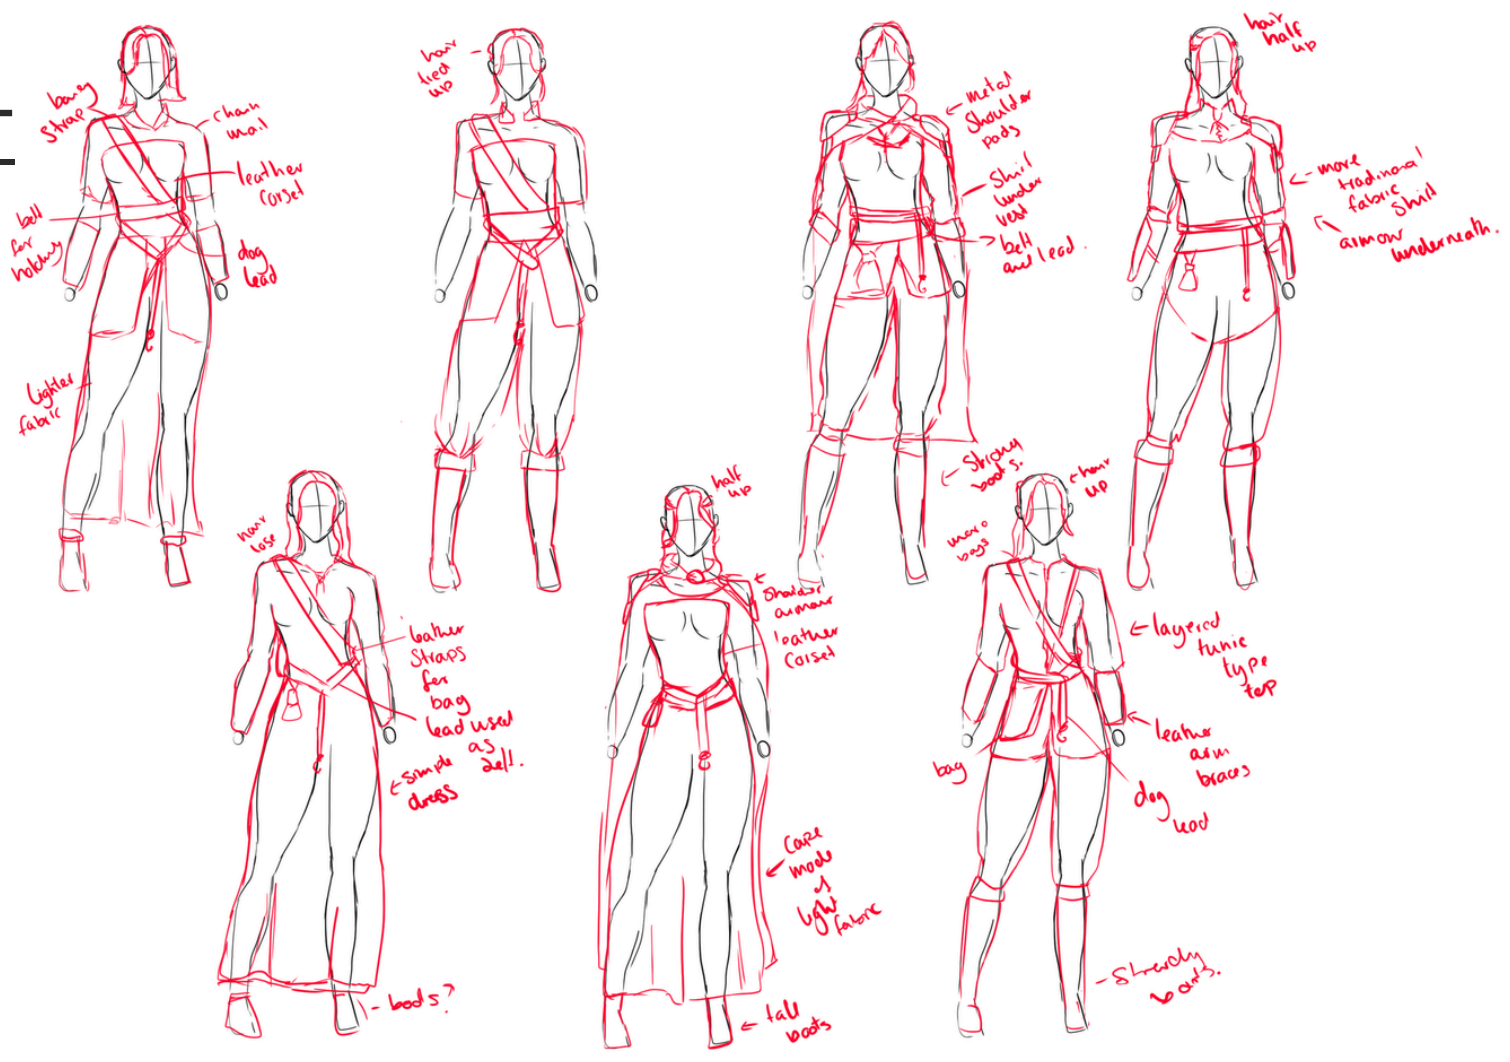

# BEYOND THE FALLS

FMP Artbook  
Bye Lauren Neate

# CHARACTER DESIGN AND DEVELOPEMENT

??

# FINAL CHARACTER DESIGN SHEET

Exploring dog harness designs

**ENVIRONMENT DESIGN**  
**AND DEVELOPEMENT**

Thumbnail work  
Lakeside

# FINAL LANDSCAPE SKETCHES