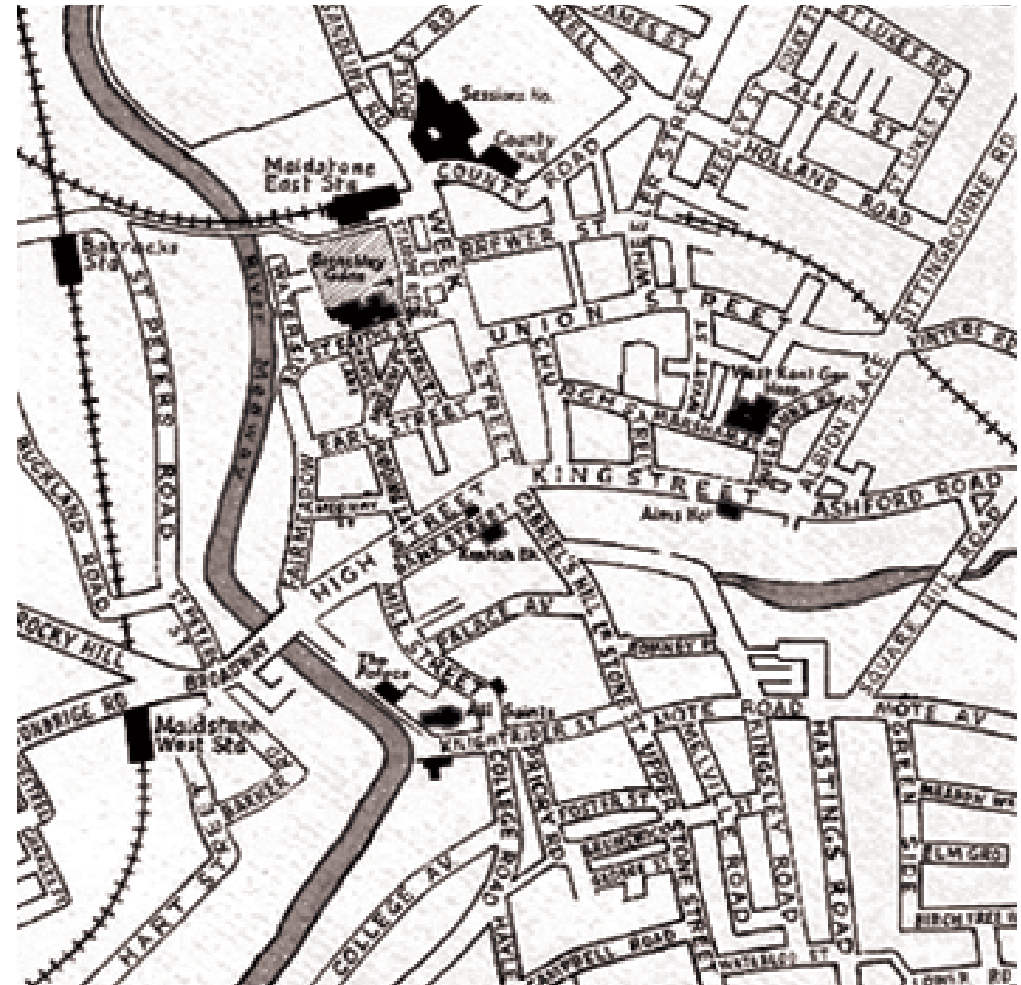

Maidstone, Kent
March 2020 - March 2021