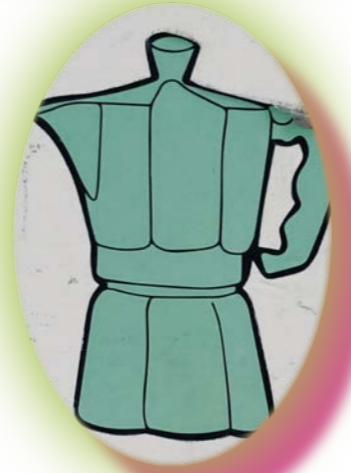

Organic
ارگانیک
Οργανικός
Orgánico
Οργανικός
Biologico
オーガニック
Orgânico
ἄσπιλη

οργανικός
Organisch
有机的
Bio
Органиц
Biologisch
본질적인
عضوي
Organik