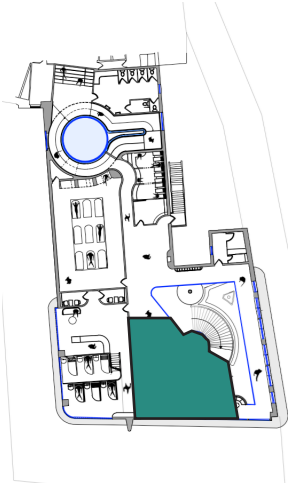

Welcome Area Perspective

Location -

- SHARED
- DISCOVERY DOMAIN
- REFLECTION ROOM
- HERBAL CAFE
- BOUTIQUE
- MIND
- SEAVIEW INFUSION
- CALM CHAMBER
- LIGHT HAVEN
- SCENT SANCTURAY
- BODY
- HEAT SANCTURAY
- CHILL CHAMBER
- STEAM HAVEN
- SEA SERENITY

Discovery Domain Fountain Perspective

Location -

24

25

Circulation Perspective

Location -

Mind Area Perspective

Location -

28

29

Calm Chamber Perspective

Location -

30

31

Body Area Perspective

Location -