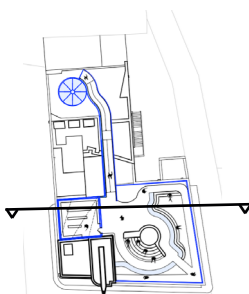

2 - Roof
1 - First floor
G - Ground floor
B - Basement

Site - Sunshine Cafe

Margate Main Sands

Turner Contemporary

North Transversal Section 1:50 Scale

Location -

- Key -**
- | | | |
|---------------------|----------------------|-------------------------------|
| 1 - Body Area: Pool | 5 - Herbal Cafe | 9 - Mind Area |
| 2 - Boutique | 6 - Reflection Room | 10 - Exterior Scent Sanctuary |
| 3 - Mind Lift | 7 - Discovery Domain | 11 - Green House |
| 4 - Mind Staircase | 8 - Sea Infusion | |

18

19

East Longitudinal Section 1:50 Scale

Location -

Key -

- | | | |
|---------------------|----------------------------|-------------------------------|
| 1 - Chill Chamber | 6 - Water Collection Point | 11 - Seaview Infusion |
| 2 - Body Area: Pool | 7 - Glass Cylinders | 12 - Calm Chamber |
| 3 - Changing Rooms | 8 - Fountain | 13 - Interior Scent Sanctuary |
| 4 - Toilets | 9 - Discovery Domain | 14 - Ramp Circulation |
| 5 - Plant Room | 10 - Welcome Area | 15 - Green House |

Welcome Area Perspective

Location -

- SHARED
- DISCOVERY DOMAIN
- REFLECTION ROOM
- HERBAL CAFE
- BOUTIQUE
- MIND
- SEAVIEW INFUSION
- CALM CHAMBER
- LIGHT HAVEN
- SCENT SANCTURAY
- BODY
- HEAT SANCTURAY
- CHILL CHAMBER
- STEAM HAVEN
- SEA SERENITY