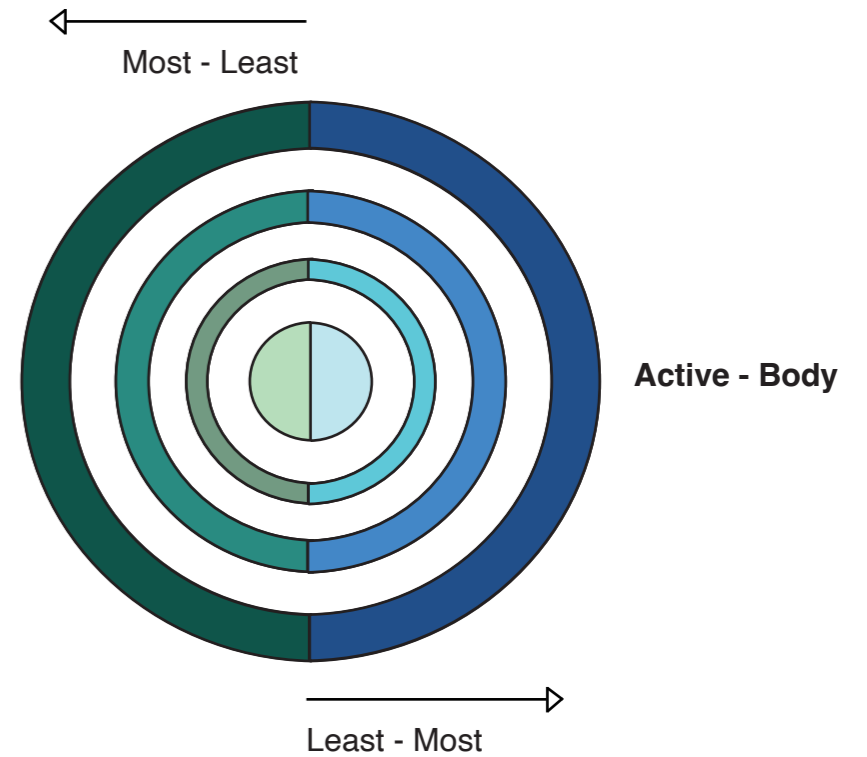

MABEL

A 58 year-old woman, neglectful of her physical and mental well-being, now grapples with burnout from life's demands. Mabel visits the space to alleviate burnout, needing a retreat into another dimension for complete relaxation.

10

11

Attributes -

-  - Communication
-  - Relaxation
-  - Nourishment
-  - Mental stamina
-  - Health
-  - Physical stamina

| Programme | Function | Activities | Module |
|------------------|---|-------------------------------|--------|
| Discovery Domain | Interacting / Transiting | Hub & Day Modules | |
| Reflection Room | Evaluation / Advice | Hub & Day Modules | |
| Herbal Cafe | Relax / Unwind Socialise | Snug & Day Modules | |
| Boutique | Trading / Branding | Day Module | |
| Seaview Infusion | Consultation / Testing Health / Refreshments | Health & Day Modules | |
| Calm Chamber | Breathing / Visualisation Disconnecting | Mind, Day & Wellbeing Modules | |
| Light Haven | Meditation / Repetition Movement / Awareness | Mind, Day & Wellbeing Modules | |
| Scent Sanctuary | Inhalation / Diffusion Mindfulness | Mind, Day & Wellbeing Modules | |
| Heat Sanctuary | Heat Therapy / Muscle Recovery Mental / Mindful | Body, Day & Wellbeing Modules | |
| Chill Chamber | Cold Therapy / Energizing Stress Reduction / Circulation Enhancement | Body, Day & Wellbeing Modules | |
| Steam Haven | Humid Heat Therapy Detoxification / Relaxation | Body, Day & Wellbeing Modules | |
| Sea Serenity | Ocean Therapy / Floating / Swimming Nature / Healing | Body, Day & Wellbeing Modules | |

Shared zones

Non-active zones

Active zones

Zoning Diagram

- Key -**
- 14 - Discovery Domain
 - Reflection Room
 - Herbal Cafe
 - Boutique
 - Seaview Infusion
 - Calm Chamber
 - Light Haven
 - Scent Sanctuary
 - Heat Sanctuary
 - Chill Chamber
 - Steam Haven
 - Sea Serenity