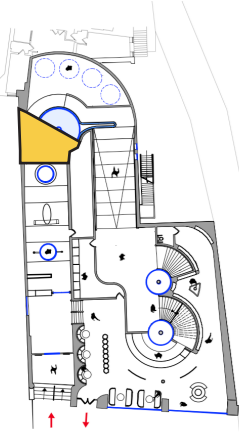

18

19

East Longitudinal Section 1:50 Scale

Location -

Key -

- | | | |
|---------------------|----------------------------|-------------------------------|
| 1 - Chill Chamber | 6 - Water Collection Point | 11 - Seaview Infusion |
| 2 - Body Area: Pool | 7 - Glass Cylinders | 12 - Calm Chamber |
| 3 - Changing Rooms | 8 - Fountain | 13 - Interior Scent Sanctuary |
| 4 - Toilets | 9 - Discovery Domain | 14 - Ramp Circulation |
| 5 - Plant Room | 10 - Welcome Area | 15 - Green House |

Welcome Area Perspective

Location -

- SHARED
- DISCOVERY DOMAIN
- REFLECTION ROOM
- HERBAL CAFE
- BOUTIQUE
- MIND
- SEAVIEW INFUSION
- CALM CHAMBER
- LIGHT HAVEN
- SCENT SANCTURAY
- BODY
- HEAT SANCTURAY
- CHILL CHAMBER
- STEAM HAVEN
- SEA SERENITY

Discovery Domain Fountain Perspective

Location -

24

25

Circulation Perspective

Location -

Mind Area Perspective

Location -

28

29

Calm Chamber Perspective

Location -

30

31

Body Area Perspective

Location -