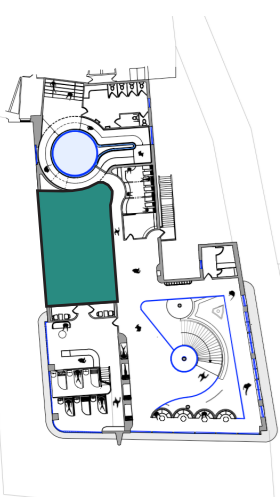

Welcome Area Perspective

Location -

- SHARED
- DISCOVERY DOMAIN
- REFLECTION ROOM
- HERBAL CAFE
- BOUTIQUE
- MIND
- SEAVIEW INFUSION
- CALM CHAMBER
- LIGHT HAVEN
- SCENT SANCTURAY
- BODY
- HEAT SANCTURAY
- CHILL CHAMBER
- STEAM HAVEN
- SEA SERENITY

Discovery Domain Fountain Perspective

Location -

24

25

Circulation Perspective

Location -

Mind Area Perspective

Location -

28

29

Calm Chamber Perspective

Location -

30

31

Body Area Perspective

Location -