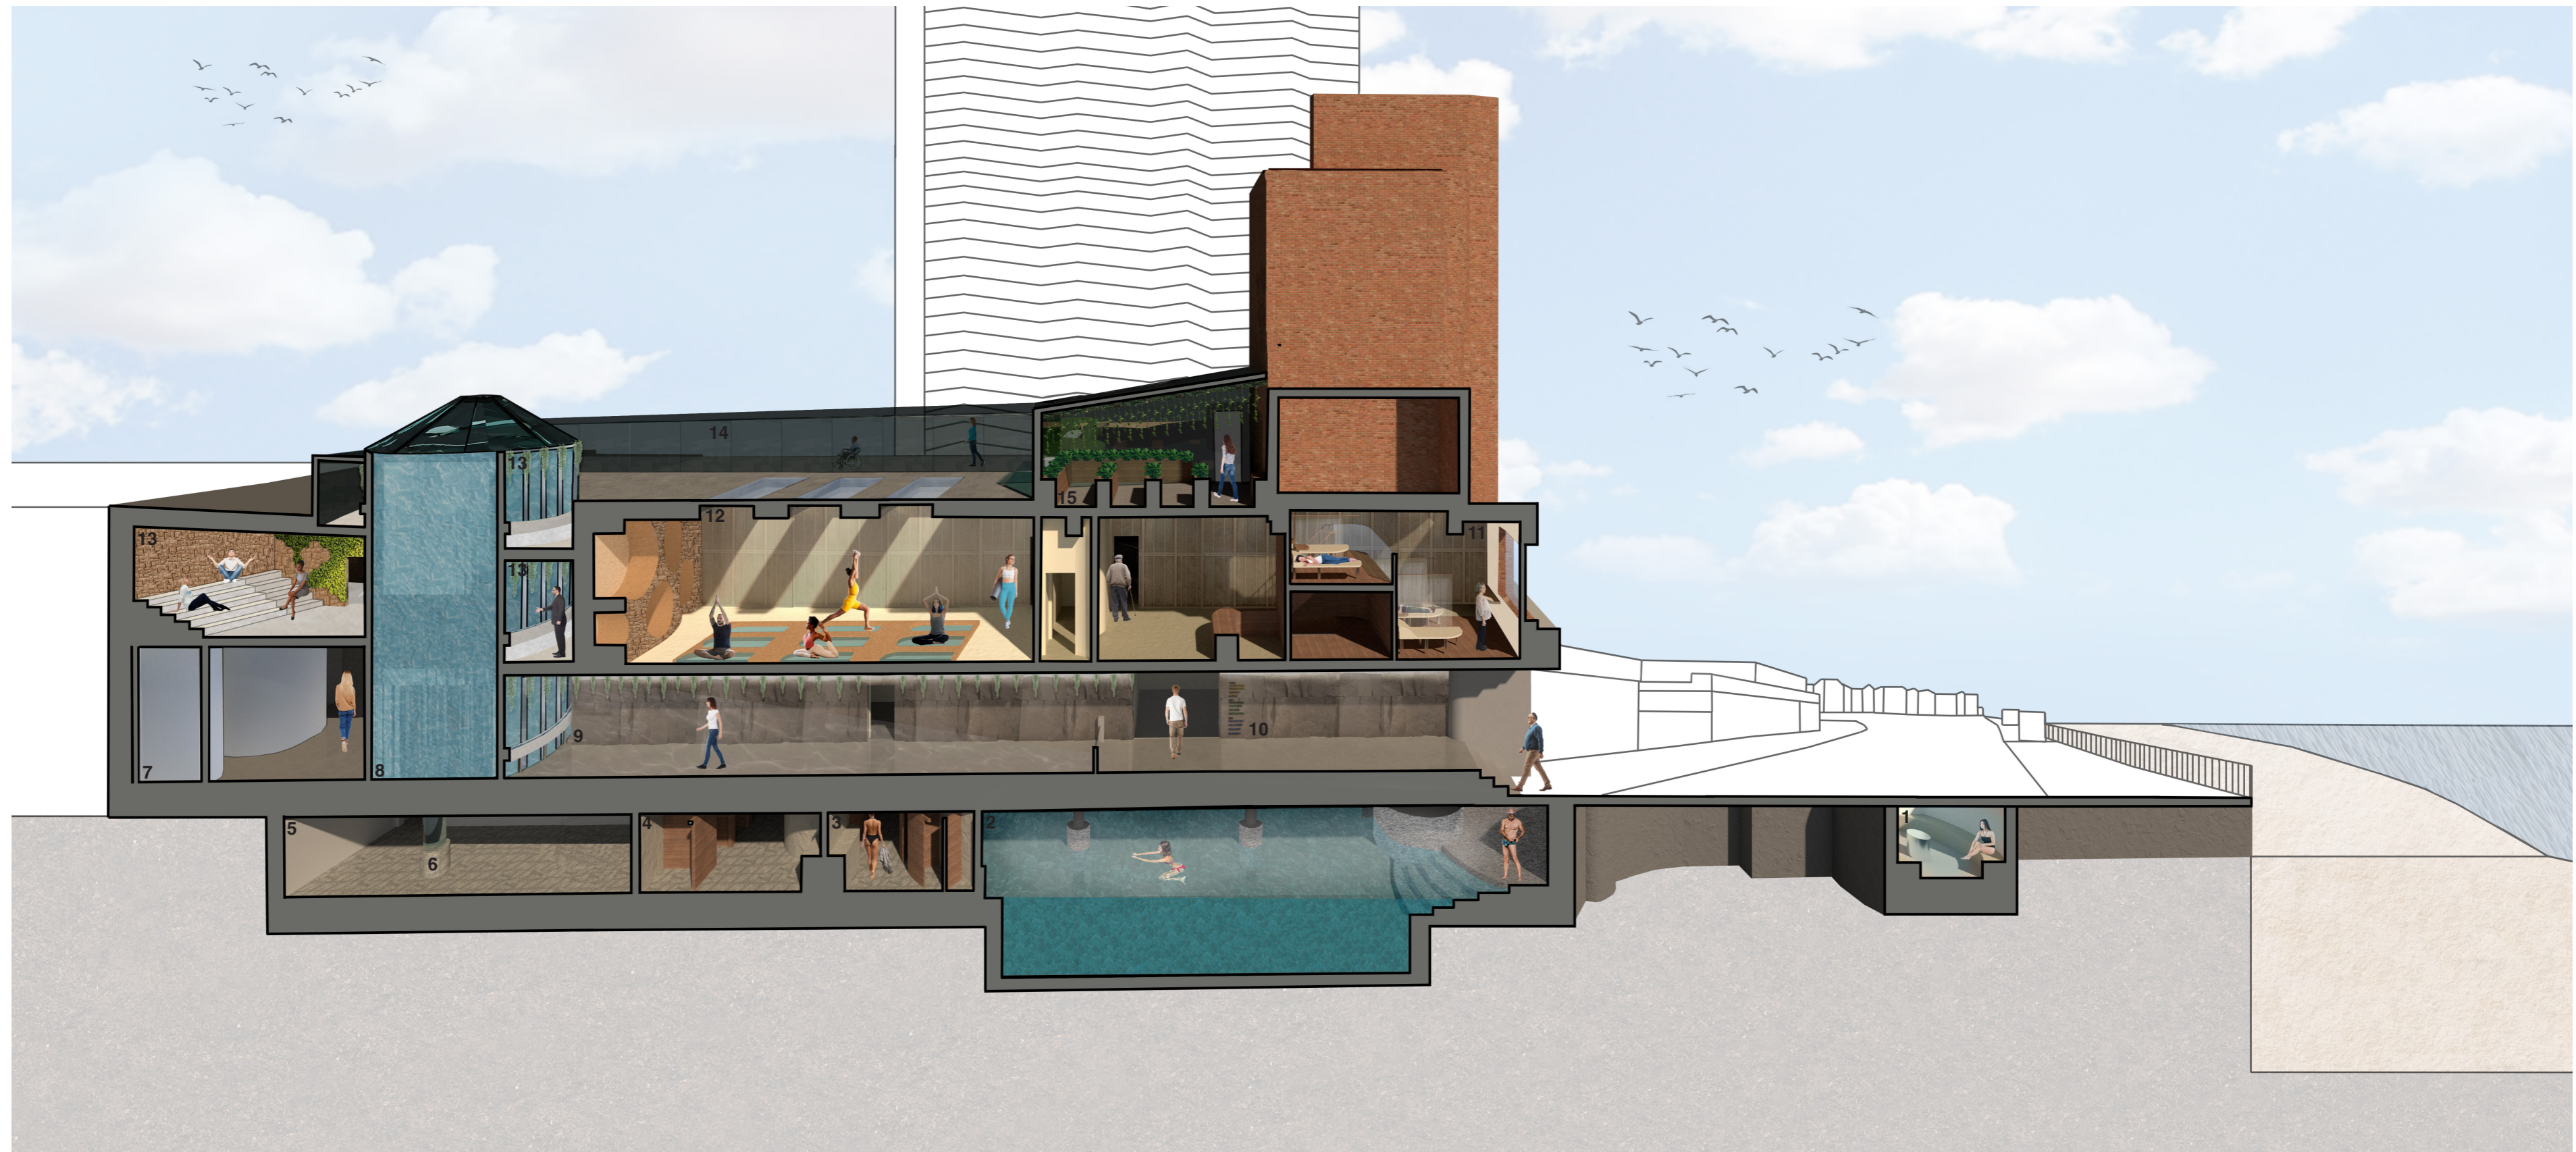

East Longitudinal Section 1:50 Scale

Location -

Key -

1 - Chill Chamber	6 - Water Collection Point	11 - Seaview Infusion
2 - Body Area: Pool	7 - Glass Cylinders	12 - Calm Chamber
3 - Changing Rooms	8 - Fountain	13 - Interior Scent Sanctuary
4 - Toilets	9 - Discovery Domain	14 - Ramp Circulation
5 - Plant Room	10 - Welcome Area	15 - Green House