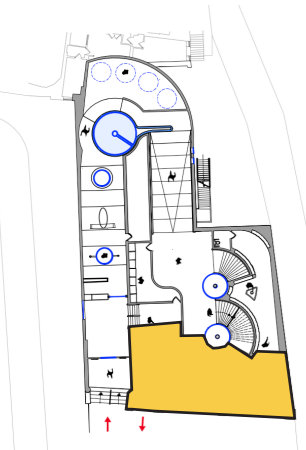

Discovery Domain Fountain Perspective

Location -

24

25

Circulation Perspective

Location -

Mind Area Perspective

Location -

28

29

Calm Chamber Perspective

Location -

30

31

Body Area Perspective

Location -

32

33

Tunnel Perspective

Location -

- HEAT SANCTURAY
- CHILL CHAMBER
- STEAM HAVEN
- SEA SERENITY

Herbal Cafe Perspective

Location -

- Chamomile Calm
- Green Glow
- Lavender Lift
- Mind Medley
- Turmeric Treasure