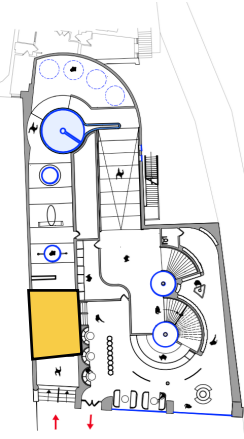

2 - Roof
1 - First floor
G - Ground floor
B - Basement

Site - Sunshine Cafe

Margate Main Sands

Turner Contemporary

North Transversal Section 1:50 Scale

Location -

- Key -**
- | | | |
|---------------------|----------------------|-------------------------------|
| 1 - Body Area: Pool | 5 - Herbal Cafe | 9 - Mind Area |
| 2 - Boutique | 6 - Reflection Room | 10 - Exterior Scent Sanctuary |
| 3 - Mind Lift | 7 - Discovery Domain | 11 - Green House |
| 4 - Mind Staircase | 8 - Sea Infusion | |

18

19

East Longitudinal Section 1:50 Scale

Location -

Key -

- | | | |
|---------------------|----------------------------|-------------------------------|
| 1 - Chill Chamber | 6 - Water Collection Point | 11 - Seaview Infusion |
| 2 - Body Area: Pool | 7 - Glass Cylinders | 12 - Calm Chamber |
| 3 - Changing Rooms | 8 - Fountain | 13 - Interior Scent Sanctuary |
| 4 - Toilets | 9 - Discovery Domain | 14 - Ramp Circulation |
| 5 - Plant Room | 10 - Welcome Area | 15 - Green House |

Welcome Area Perspective

Location -

- SHARED
- DISCOVERY DOMAIN
- REFLECTION ROOM
- HERBAL CAFE
- BOUTIQUE
- MIND
- SEAVIEW INFUSION
- CALM CHAMBER
- LIGHT HAVEN
- SCENT SANCTURAY
- BODY
- HEAT SANCTURAY
- CHILL CHAMBER
- STEAM HAVEN
- SEA SERENITY

Discovery Domain Fountain Perspective

Location -

24

25

Circulation Perspective

Location -

Mind Area Perspective

Location -