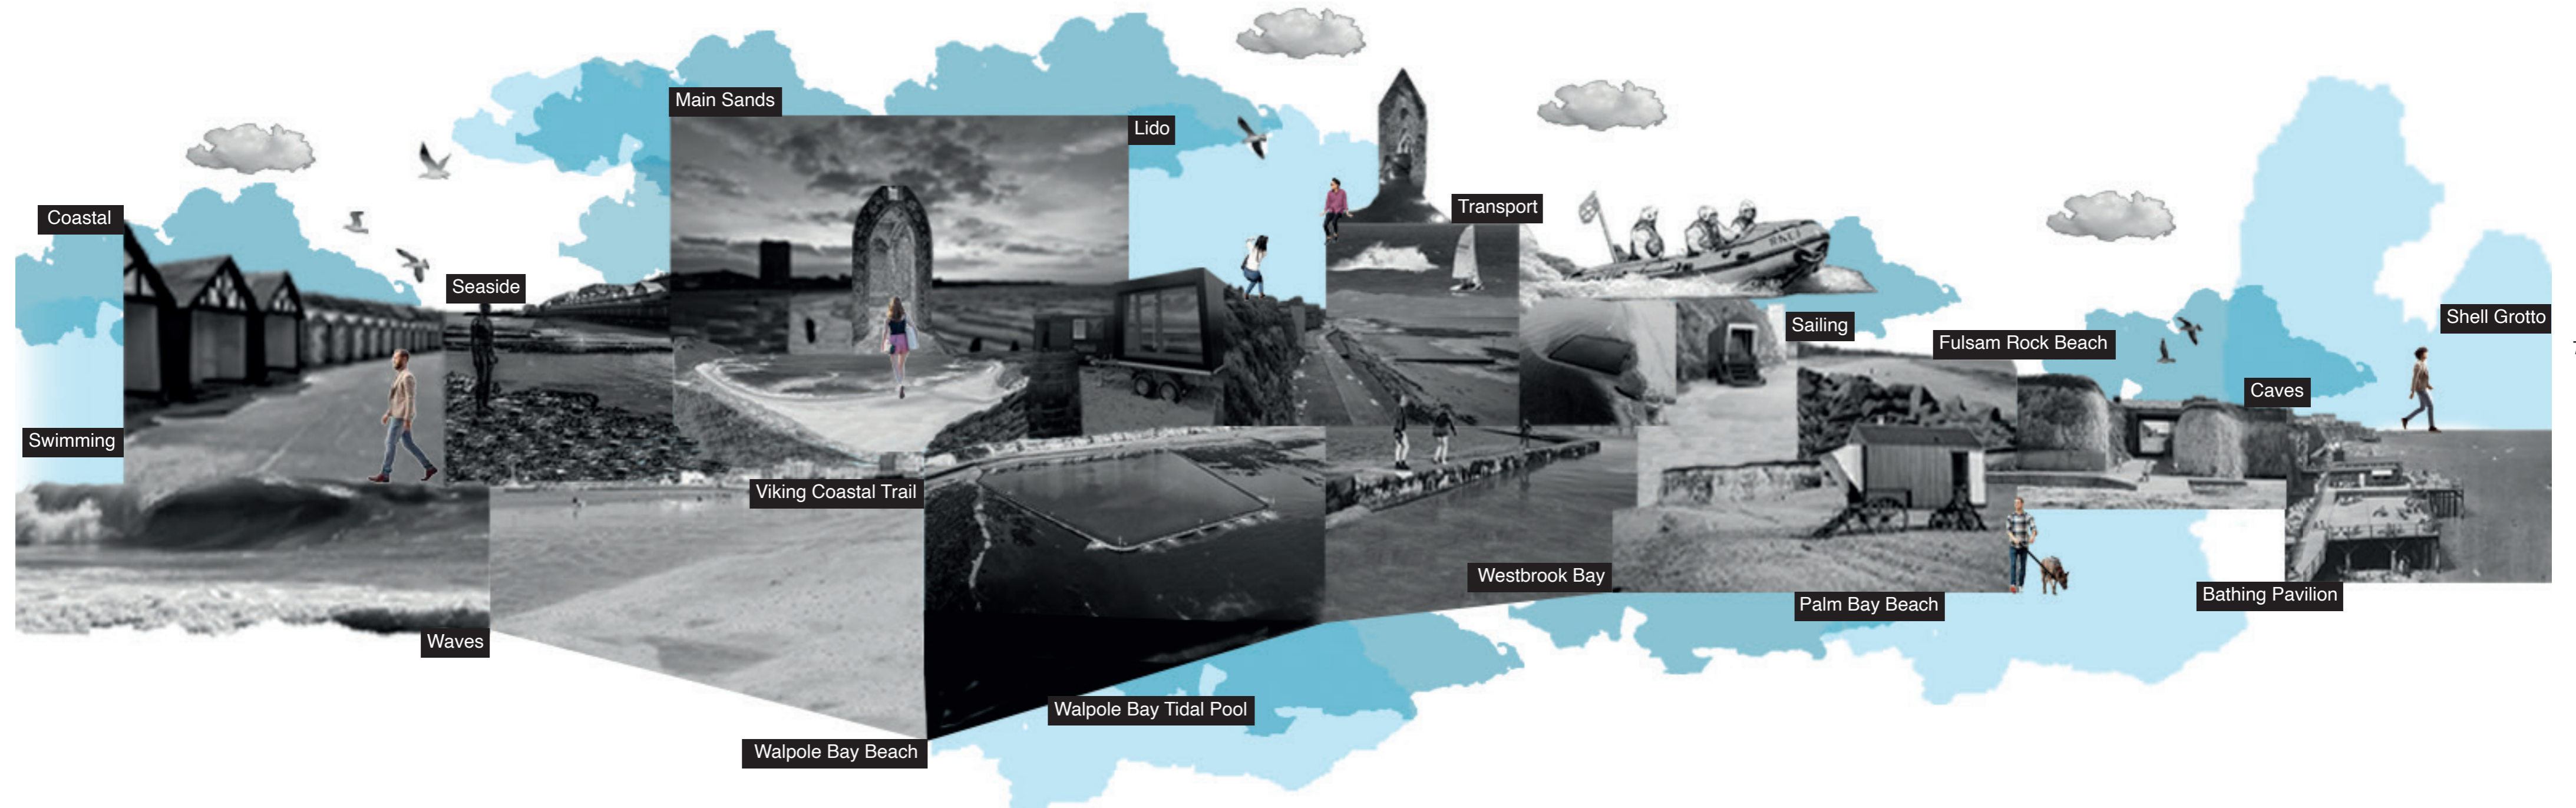

Existing Blue Zones in Margate

Coastal

Swimming

Seaside

Waves

Main Sands

Lido

Transport

Sailing

Fulsam Rock Beach

Shell Grotto

Caves

Viking Coastal Trail

Westbrook Bay

Palm Bay Beach

Bathing Pavilion

Walpole Bay Tidal Pool

Walpole Bay Beach