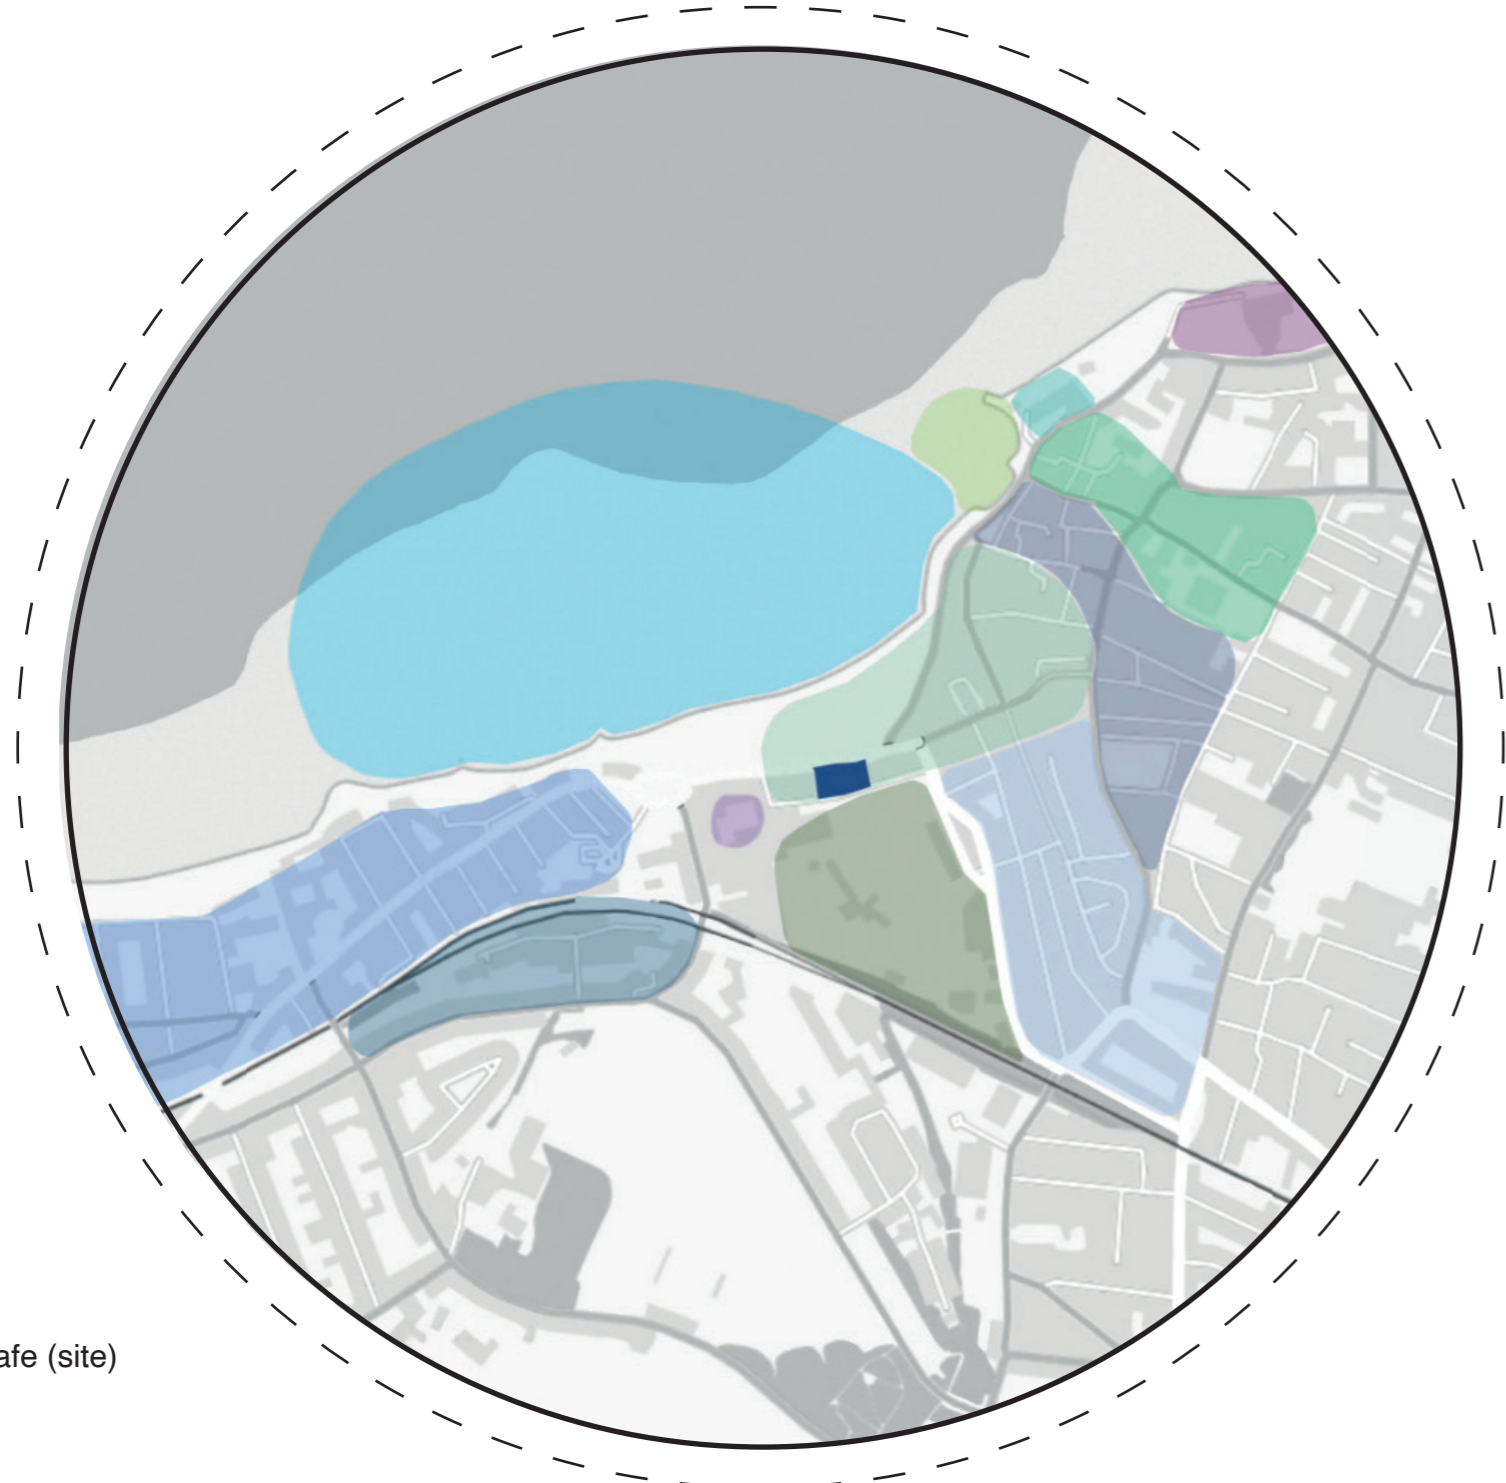

Main Areas in Margate

- Key -**
- - Sunshine cafe (site)
 - - Beach
 - - Westbrook
 - - Train Station
 - - Arlington house
 - - Dreamland
 - - Marine Terrace
 - - Belgrade Road Residential Area
 - - High Street
 - - Old Town
 - - Old Harbour
 - - Turner Contemporary
 - - Winter Gardens

Waves

Main Sands

Lido

Transport

Sailing

Fulsam Rock Beach

Shell Grotto

Caves

Discovery Domain Fountain Perspective

Location -

24

25

Circulation Perspective

Location -

Mind Area Perspective

Location -

32

33

Tunnel Perspective

Location -

- HEAT SANCTURAY
- CHILL CHAMBER
- STEAM HAVEN
- SEA SERENITY

Herbal Cafe Perspective

Location -

- Chamomile Calm
- Green Glow
- Lavender Lift
- Mind Medley
- Turmeric Treasure