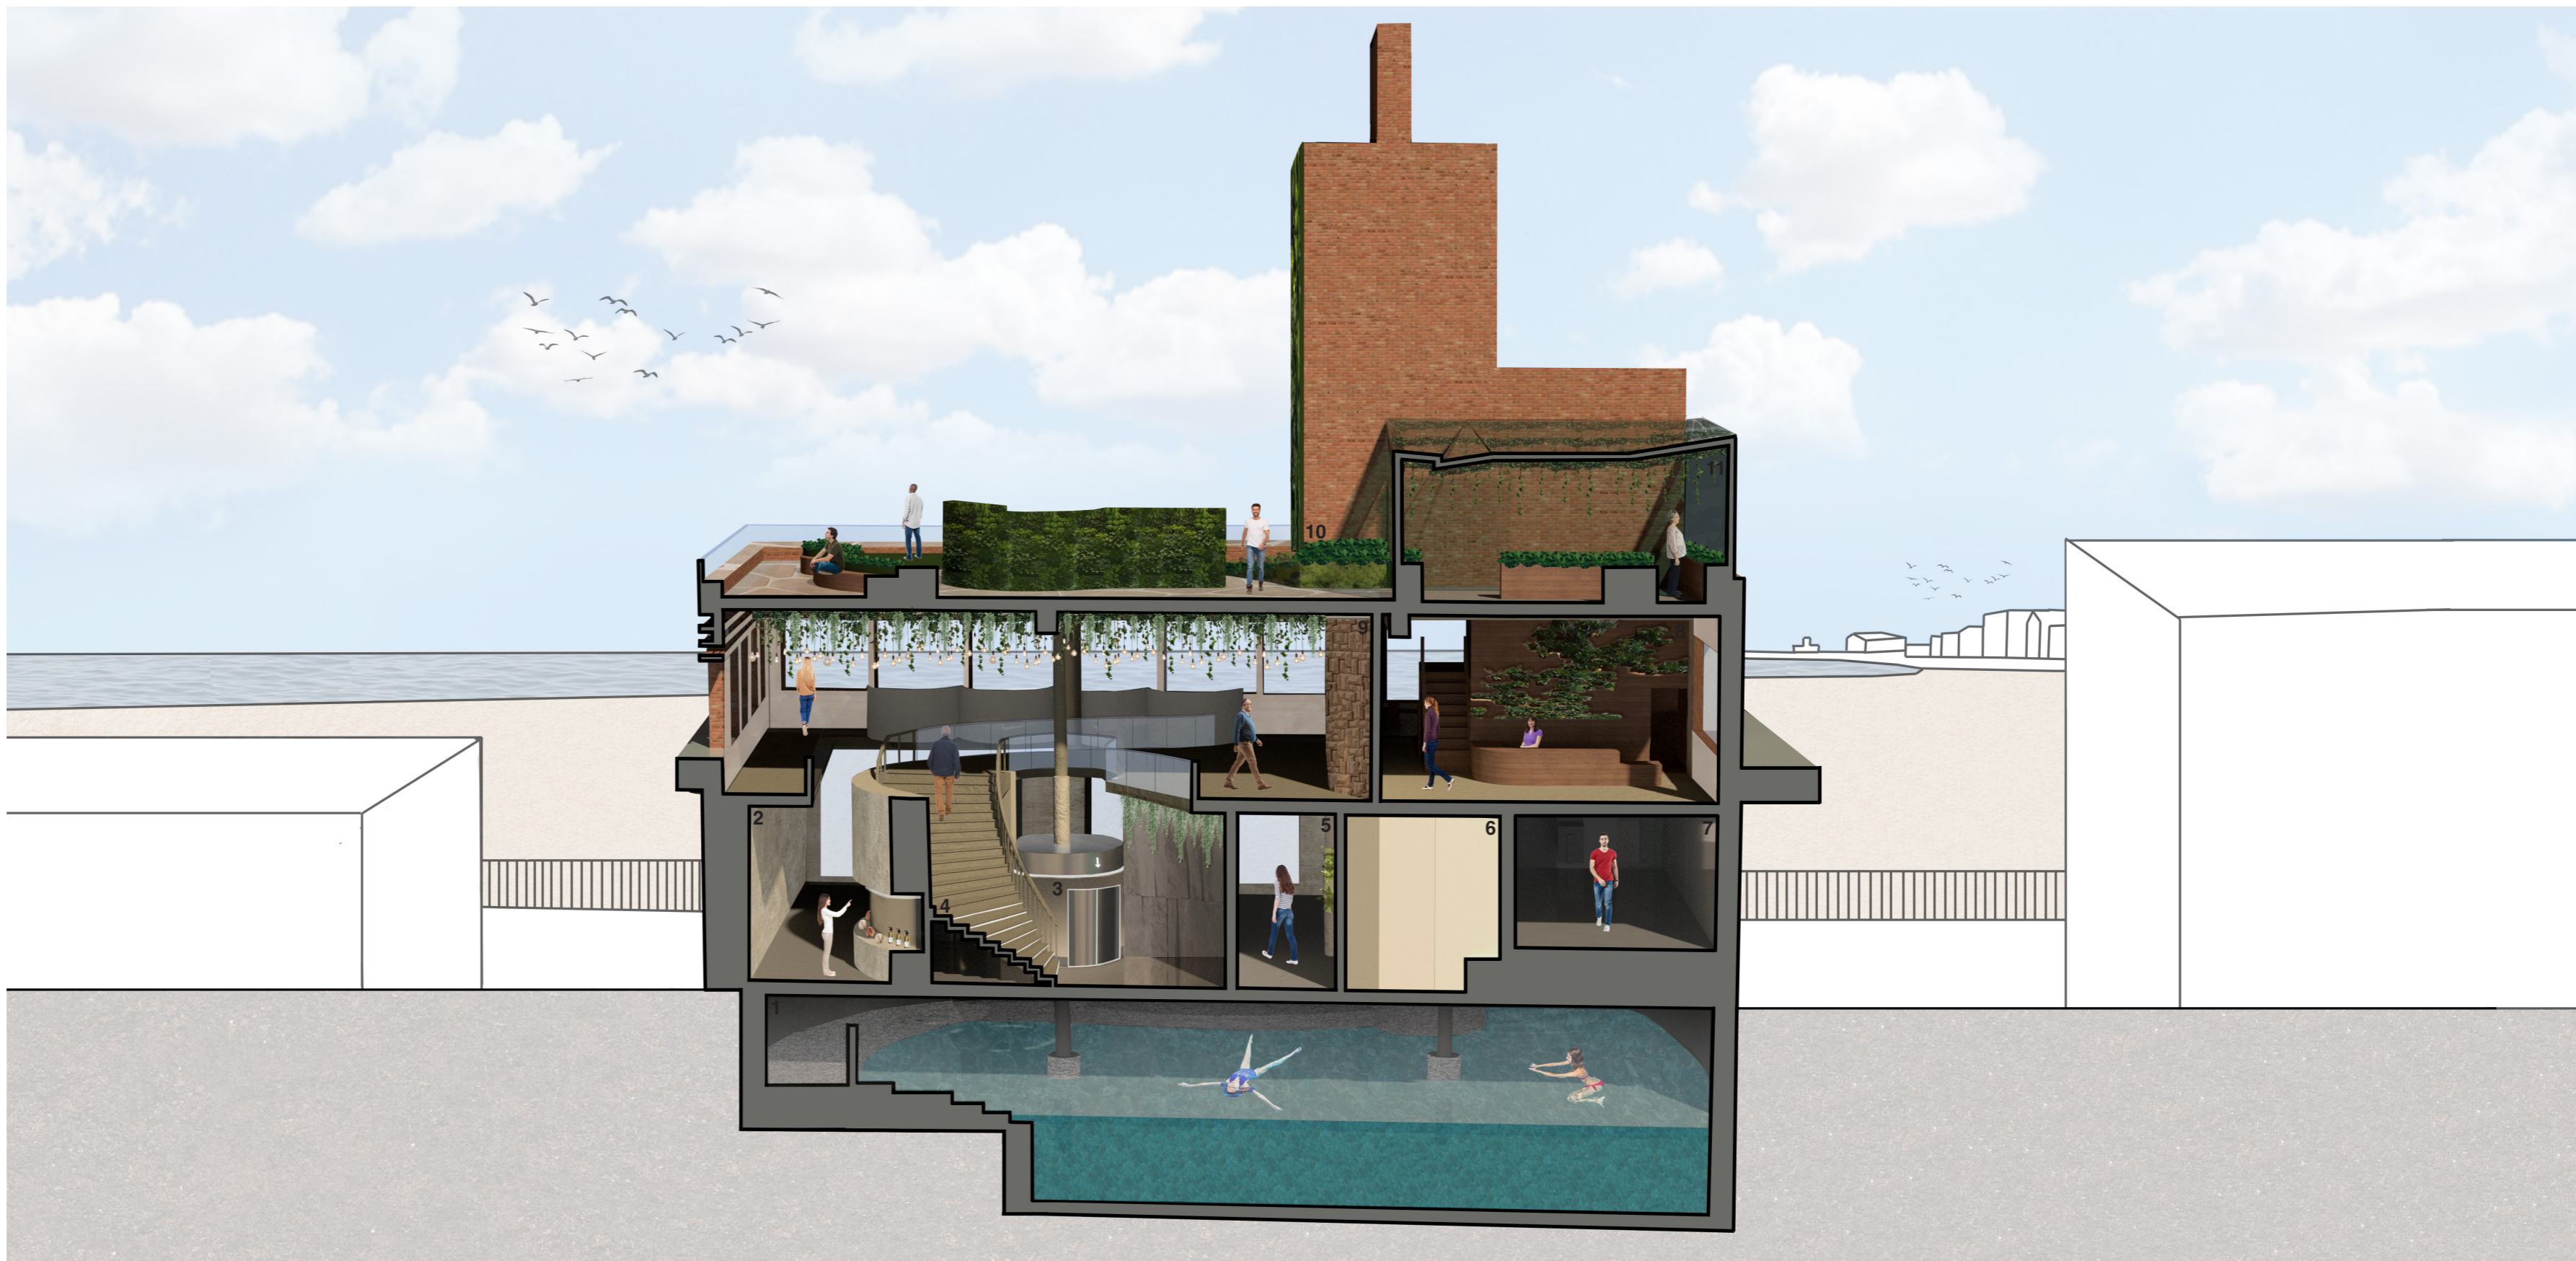

2 - Roof
1 - First floor
G - Ground floor
B - Basement

Site - Sunshine Cafe

Margate Main Sands

Turner Contemporary

North Transversal Section 1:50 Scale

Location -

- Key -**
- | | | |
|---------------------|----------------------|-------------------------------|
| 1 - Body Area: Pool | 5 - Herbal Cafe | 9 - Mind Area |
| 2 - Boutique | 6 - Reflection Room | 10 - Exterior Scent Sanctuary |
| 3 - Mind Lift | 7 - Discovery Domain | 11 - Green House |
| 4 - Mind Staircase | 8 - Sea Infusion | |

Welcome Area Perspective

Location -

- SHARED
- DISCOVERY DOMAIN
- REFLECTION ROOM
- HERBAL CAFE
- BOUTIQUE
- MIND
- SEAVIEW INFUSION
- CALM CHAMBER
- LIGHT HAVEN
- SCENT SANCTURAY
- BODY
- HEAT SANCTURAY
- CHILL CHAMBER
- STEAM HAVEN
- SEA SERENITY