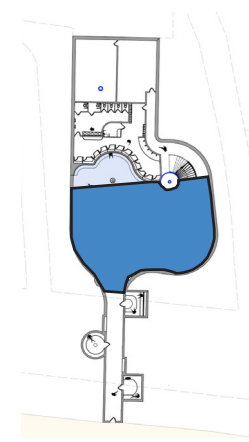

Discovery Domain Fountain Perspective

Location -

24

25

Circulation Perspective

Location -

Mind Area Perspective

Location -

28

29

Calm Chamber Perspective

Location -

30

31

Body Area Perspective

Location -

32

33

Tunnel Perspective

Location -

- HEAT SANCTURAY
- CHILL CHAMBER
- STEAM HAVEN
- SEA SERENITY

Herbal Cafe Perspective

Location -

- Chamomile Calm
- Green Glow
- Lavender Lift
- Mind Medley
- Turmeric Treasure