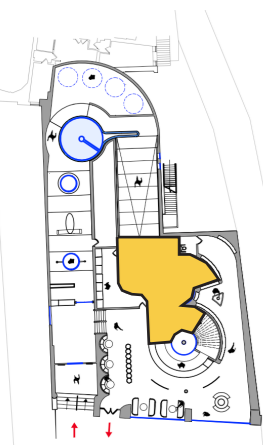

Welcome Area Perspective

Location -

- SHARED
- DISCOVERY DOMAIN
- REFLECTION ROOM
- HERBAL CAFE
- BOUTIQUE
- MIND
- SEAVIEW INFUSION
- CALM CHAMBER
- LIGHT HAVEN
- SCENT SANCTURAY
- BODY
- HEAT SANCTURAY
- CHILL CHAMBER
- STEAM HAVEN
- SEA SERENITY

Discovery Domain Fountain Perspective

Location -

24

25

Circulation Perspective

Location -

Mind Area Perspective

Location -

28

29

Calm Chamber Perspective

Location -

30

31

Body Area Perspective

Location -