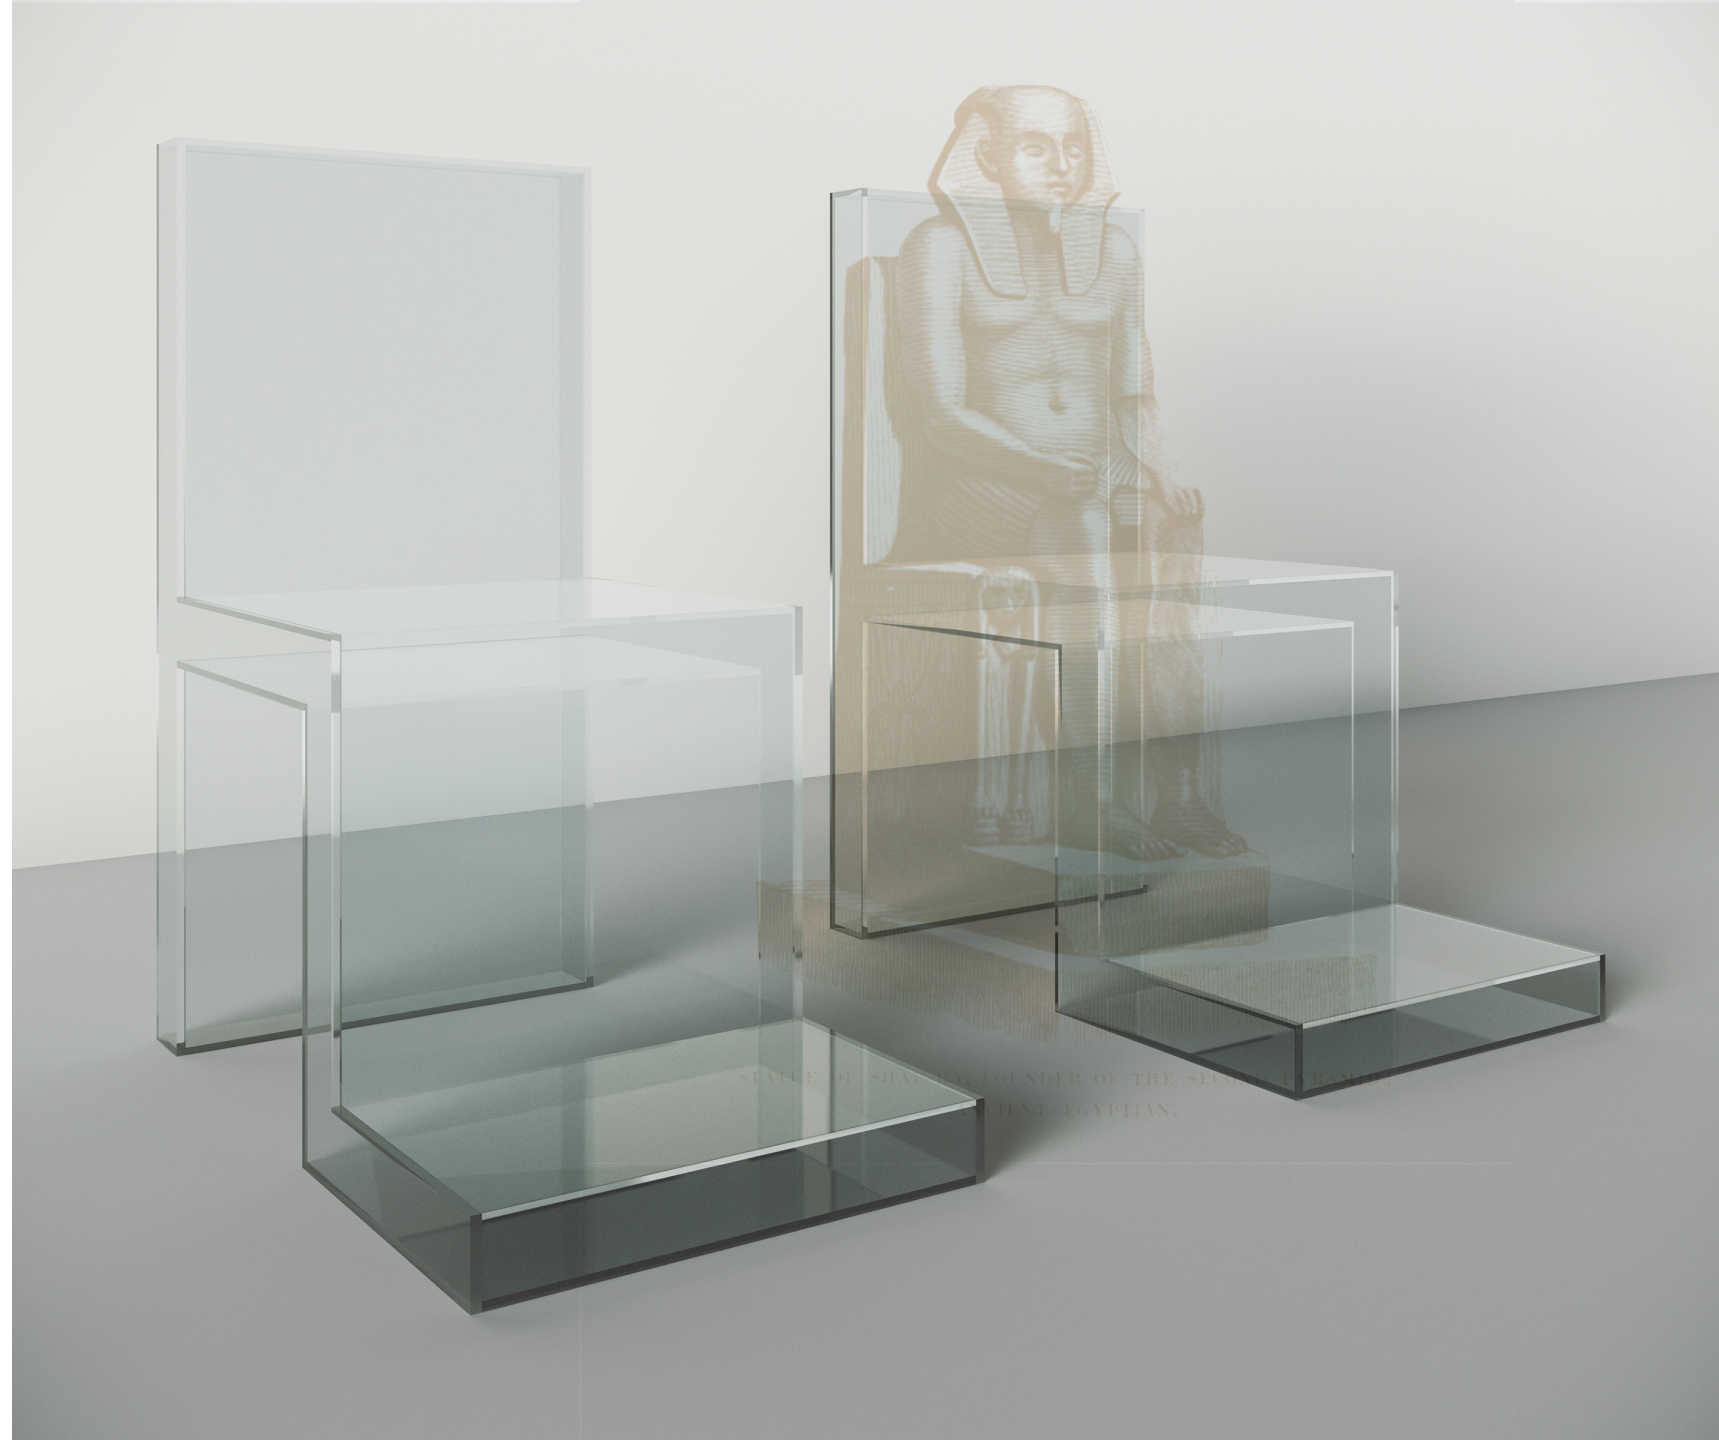

When I saw the thrones of the pharaohs, I could not resist the design of an allegorical Throne Chair for the owner of the interior, and instead of stone I used transparent acrylic like the Kartell company, which is also durable and resembles glass that was used in ancient Egypt.