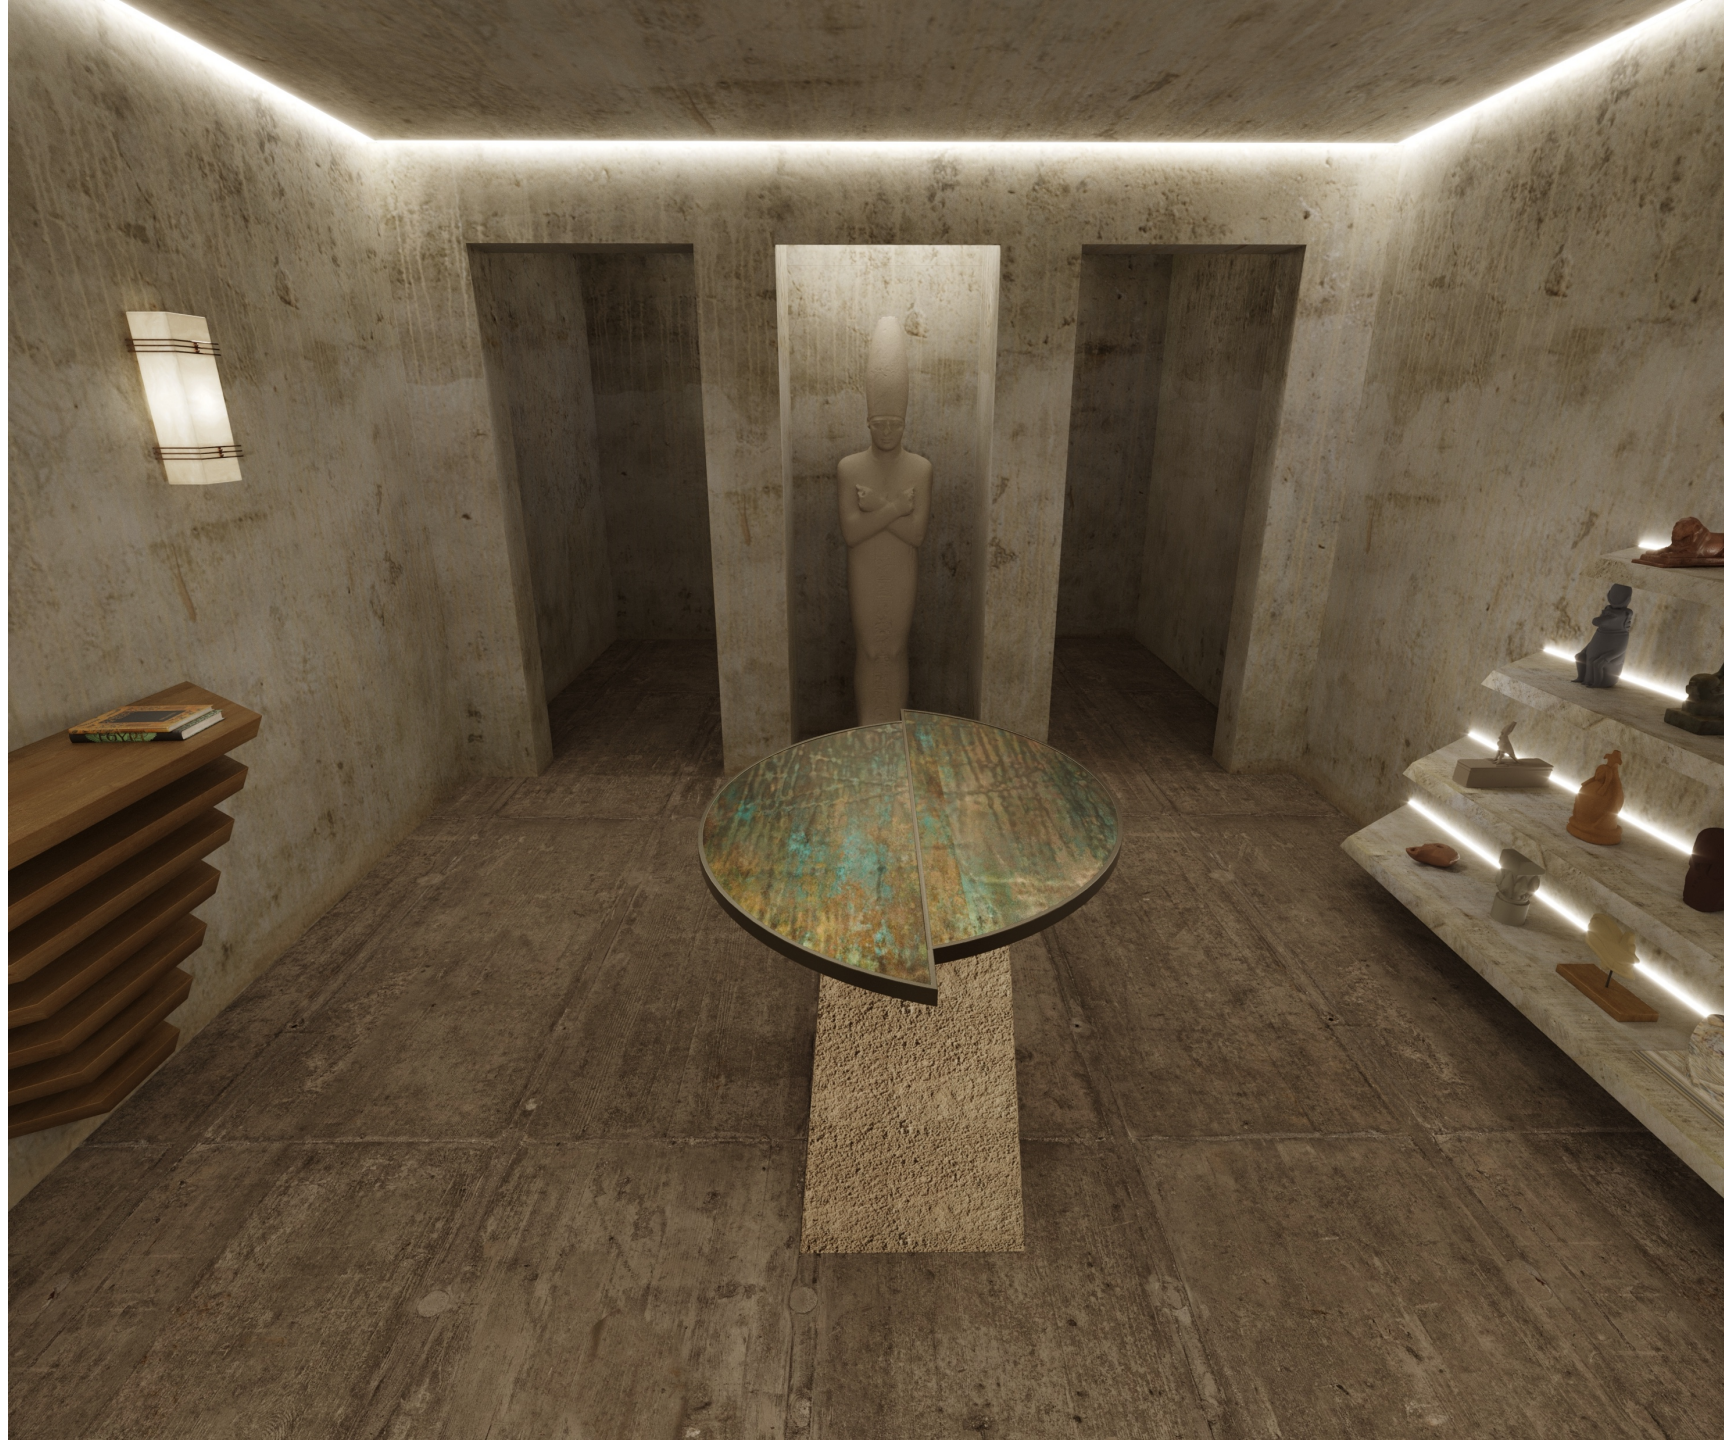

# Throne Chair

*Acrylic*

*(500x900xh1040mm)*

Hallway interior  
design inspired by  
ancient Egypt.  
View 1.

The inspiration for the Display Ginza Shelves was stepped pyramids, and I used concrete instead of the original limestone because there are many materials with a concrete effect.

Hallway interior design inspired by ancient Egypt.  
View 4.

I could not pass by the scarab, whose shape and colour inspired me to create Scarab Table. The top of the oxidized copper table and the sandstone pedestal look like a scarab has landed on a temple.