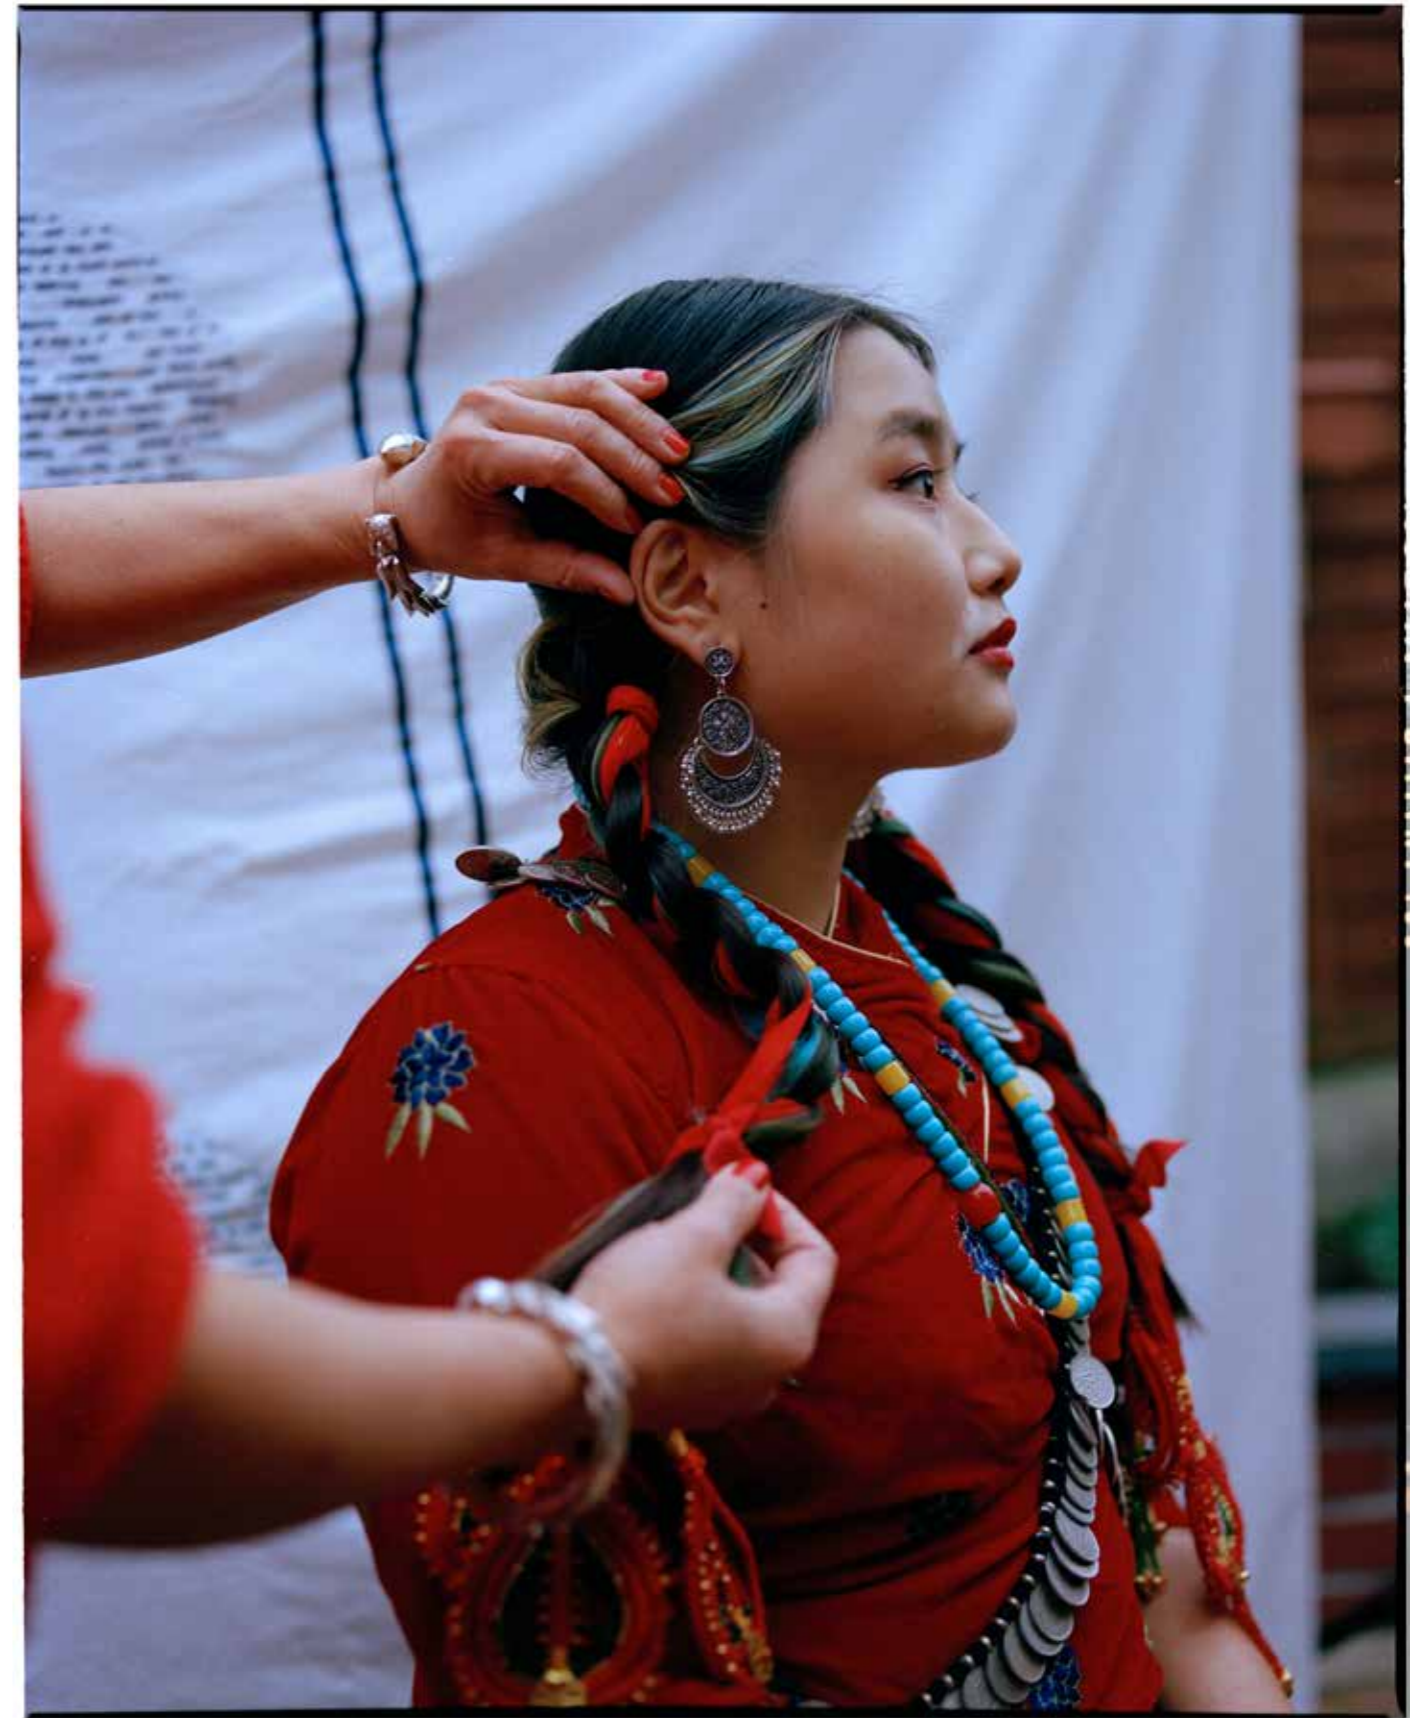

Artwork by Aishwarya Rai

Liminal Space

Favaz Kozhikkodan
2110553
MA Fashion Photography
RMFP7004

Mother on left : Bidya Rai
Daughter on right : Aishwarya Rai

Image on the right styled by Sabita

Image on the left styled by Sabita
Jacket by Brocade