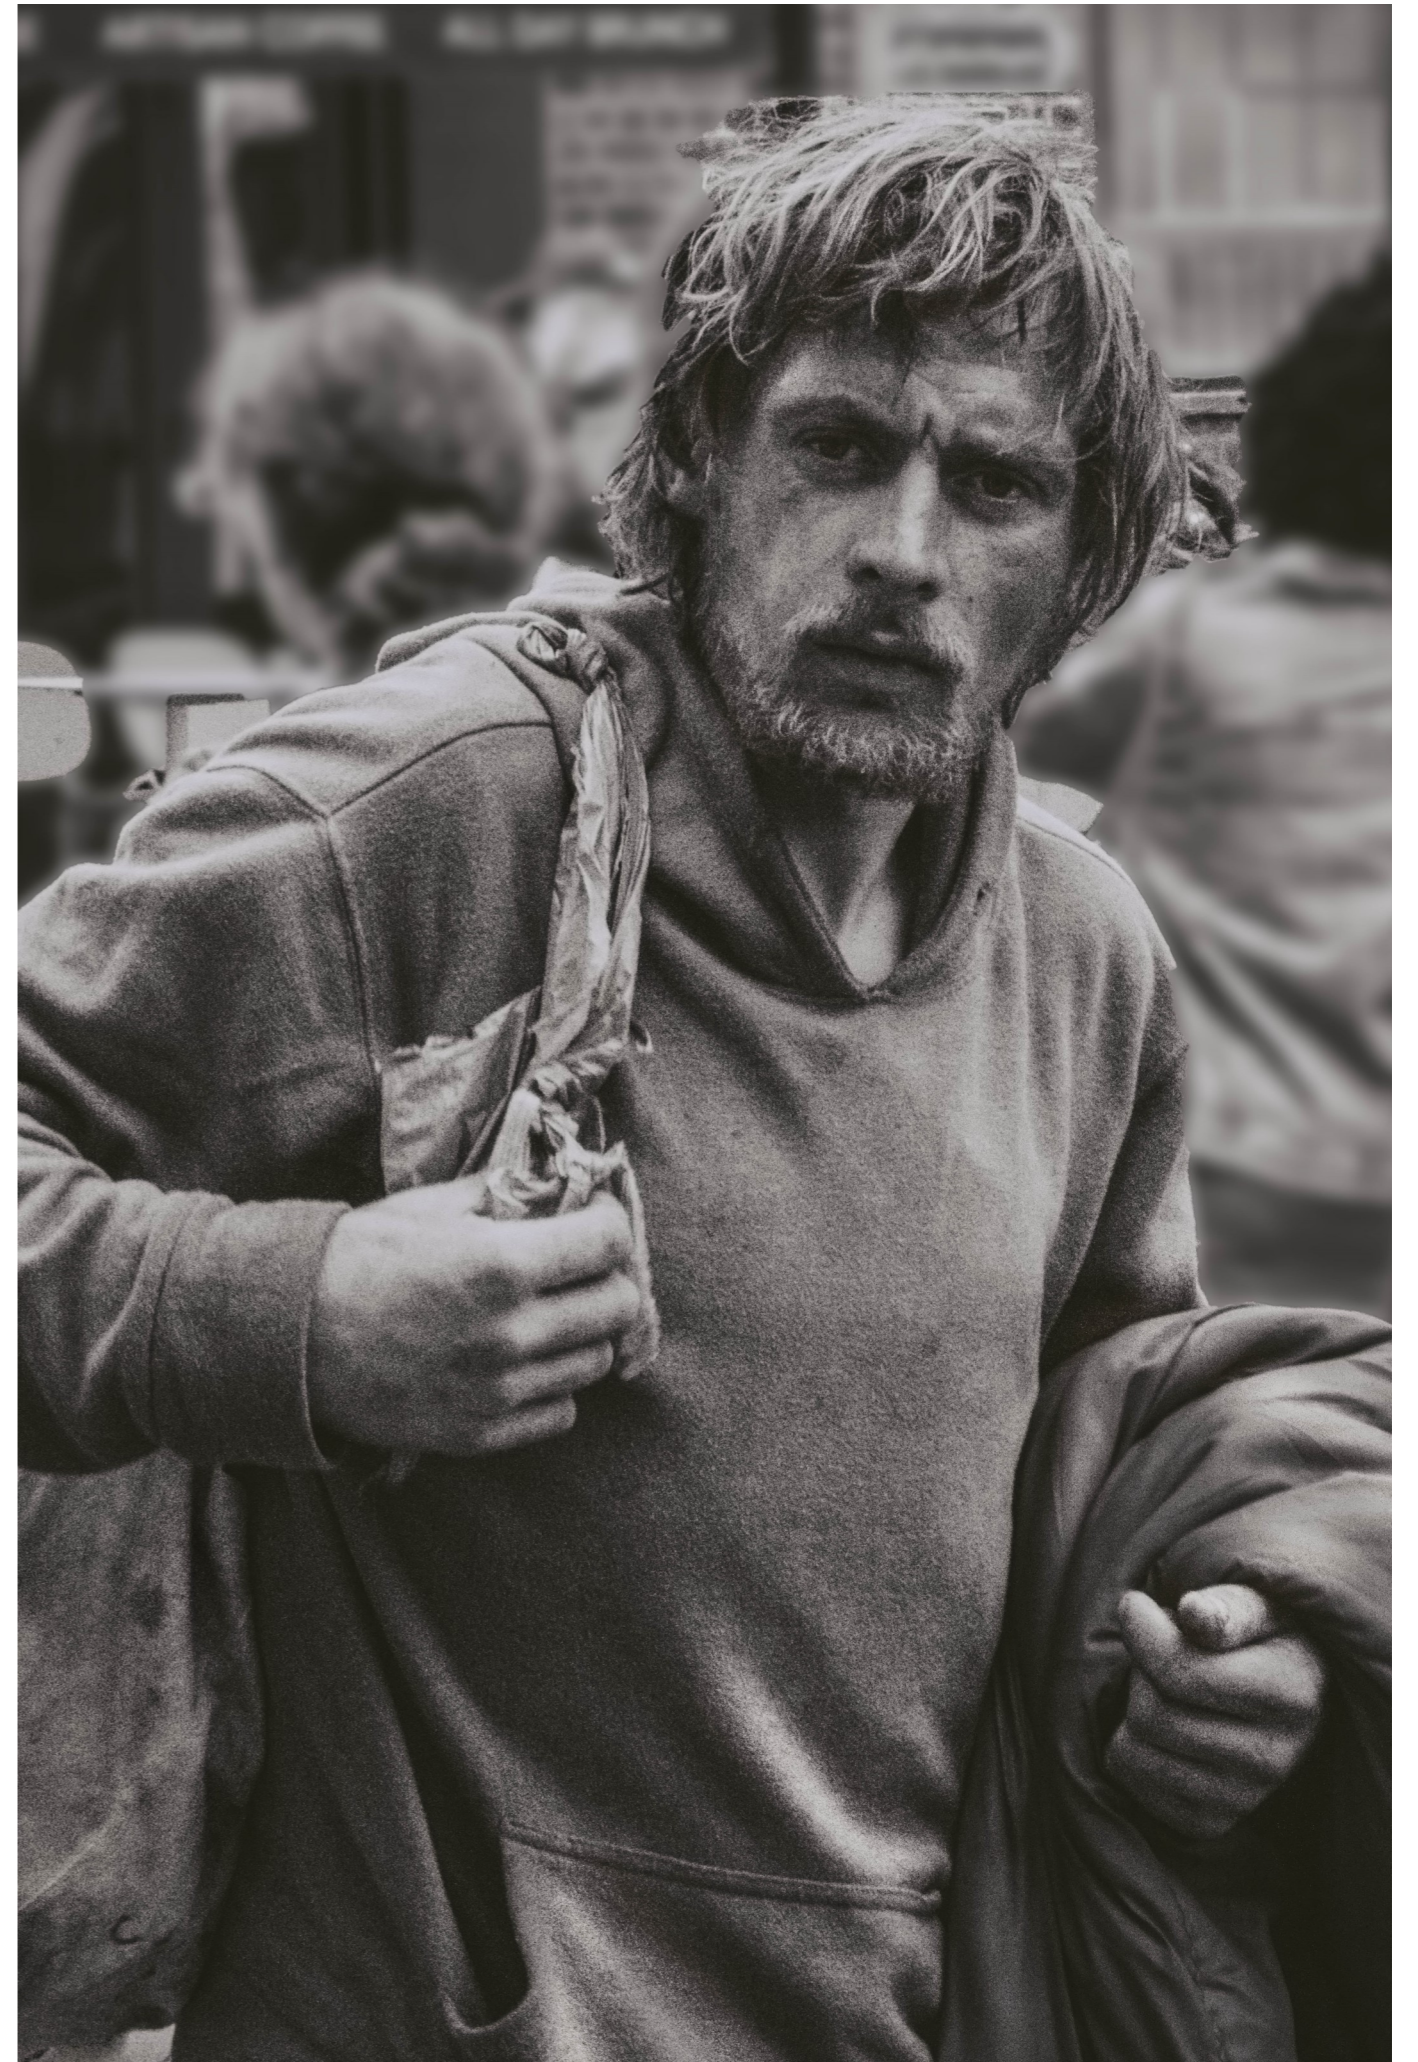

Michi Masumi

IDENTITY 2K22

Photography based Artist & Phoetrystra

Fine Art | Photo Poetry | Portraiture

*Street
Portraiture*

Black & White
Portraiture

紅寶石

“Identity is a Woven Fabric”

The battle between
Self Identity and Social Identity

Sepia
Portraiture

Colour
Portraiture

Creative Portraits

Photo Poems
[Phoetry]

SEMI FORMED

*Coils of Africa
Scent of Creation
My Soul, Identity
Loc upon my crown
Jews of reflection
Freedom in silent sound*

Michi Masumi 2K22

I descent of woman

Ancestor of child

Held by history with elegance

In a contemporary style

Never fully seen

Too many times

held in denial