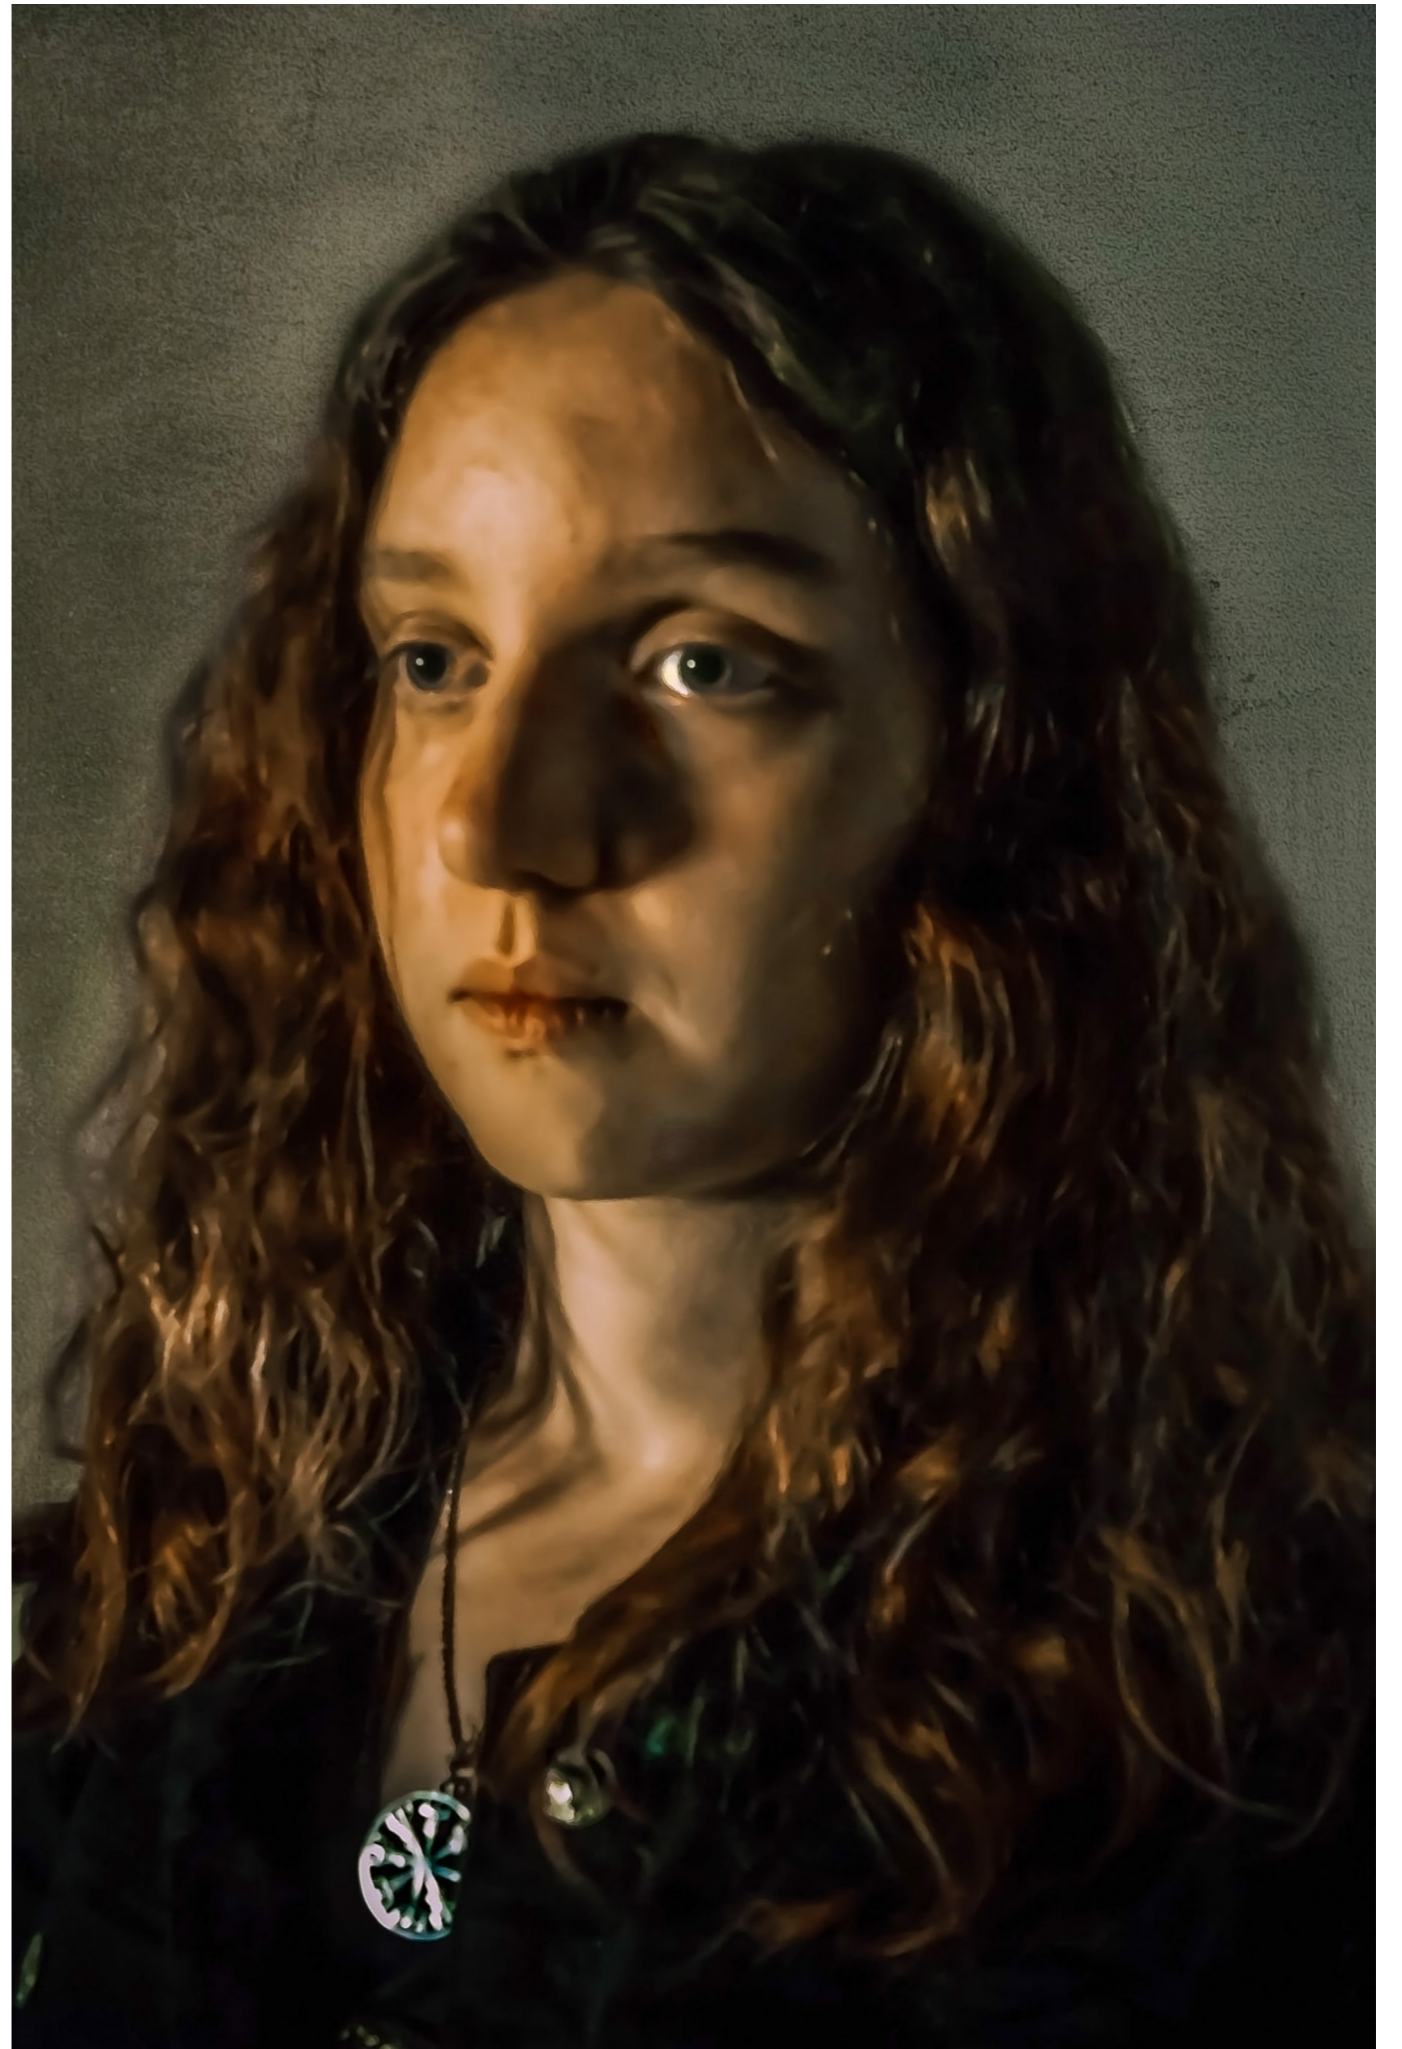

Michi Masumi

IDENTITY 2K22

Photography based Artist & Phoetrystra

Fine Art | Photo Poetry | Portraiture

*Street
Portraiture*

Black & White
Portraiture

紅寶石

“Identity is a Woven Fabric”

The battle between
Self Identity and Social Identity

Sepia
Portraiture

Colour
Portraiture

Creative Portraits

Photo Poems
[Phoetry]

SEMI FORMED

*Coils of Africa
Scent of Creation
My Soul, Identity
Loc upon my crown
Jews of reflection
Freedom in silent sound*

Michi Masumi 2K22

I descent of woman

Ancestor of child

Held by history with elegance

In a contemporary style

Never fully seen

Too many times

held in denial