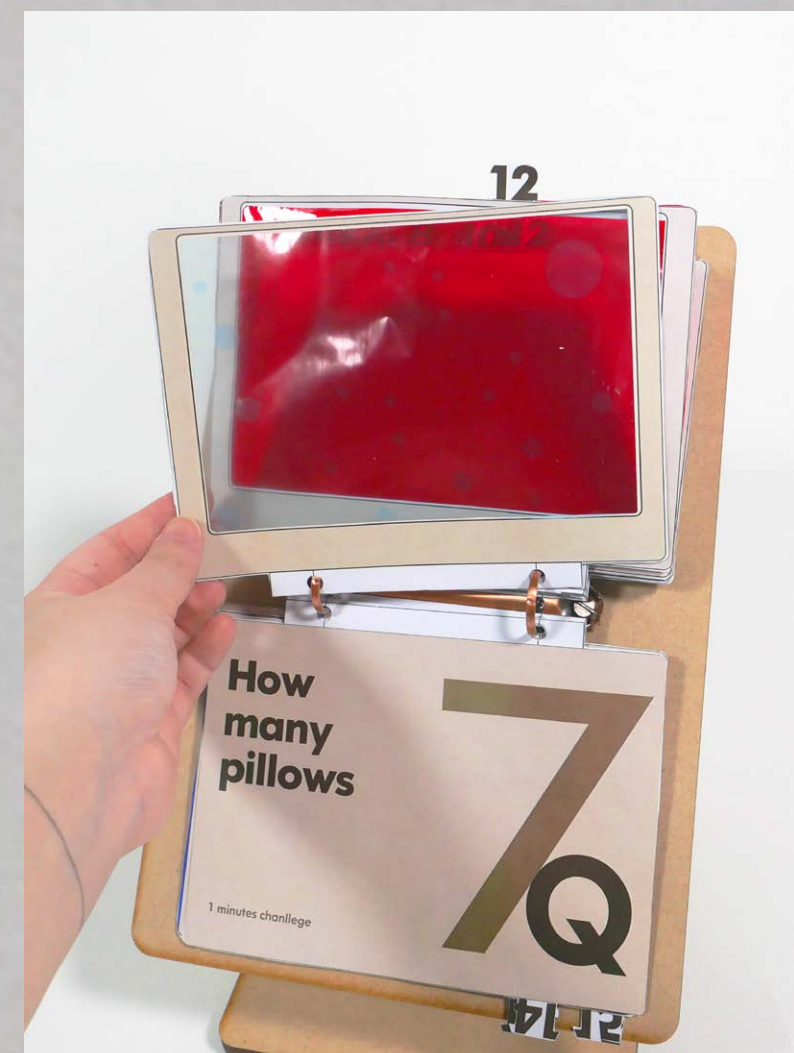

Instruction Book

#Education #Graphic Design #Book for pet owner

#Protocol #Bloodtest #Experiment

#Prposal #forHospital #PatientExperience

Paper Game

#Frimley hospital #Graphic Design
#Make blood test fun

Game paper cover design

The question cover with Ted is designed to make every game experience more interesting. It combines the numbers with the Q of Question, but it is still interesting and suitable for the age of the user.