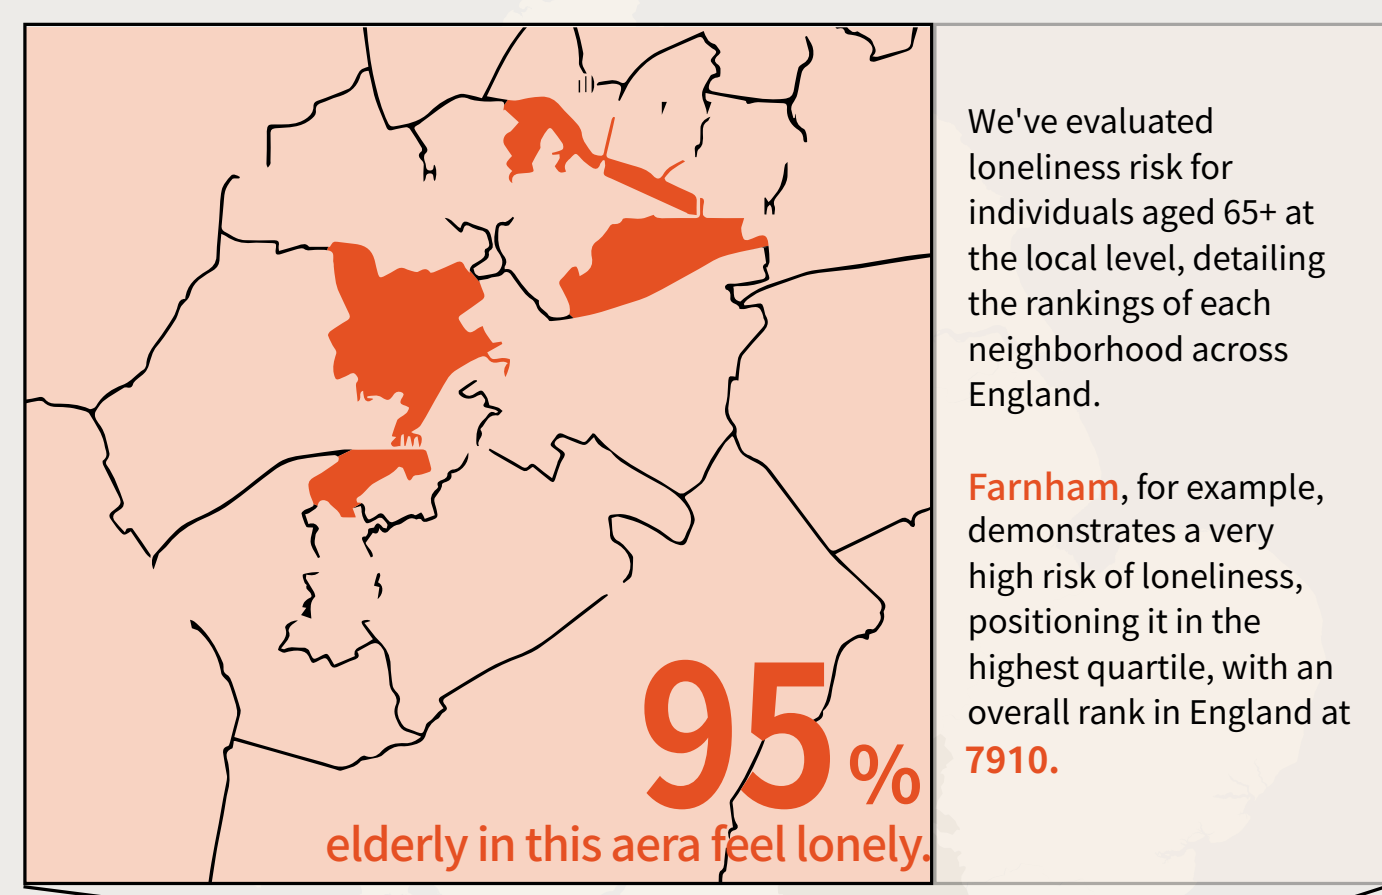

Font
Inter
regular & **bold**

Color

Logo

**Find your
Best Mate
HERE** 

Lonely 
Together

**Make
Needy** 

Infographic

About
3.8 million
Older people live alone.

Over half
51%
of all people aged 75 and over live alone.

Loneliness Risk Among 65+ in Local Neighborhoods

Loneliness and Social Isolation

Why choose college students?

is the average **monthly rent** for students.
(in London the average is £663).