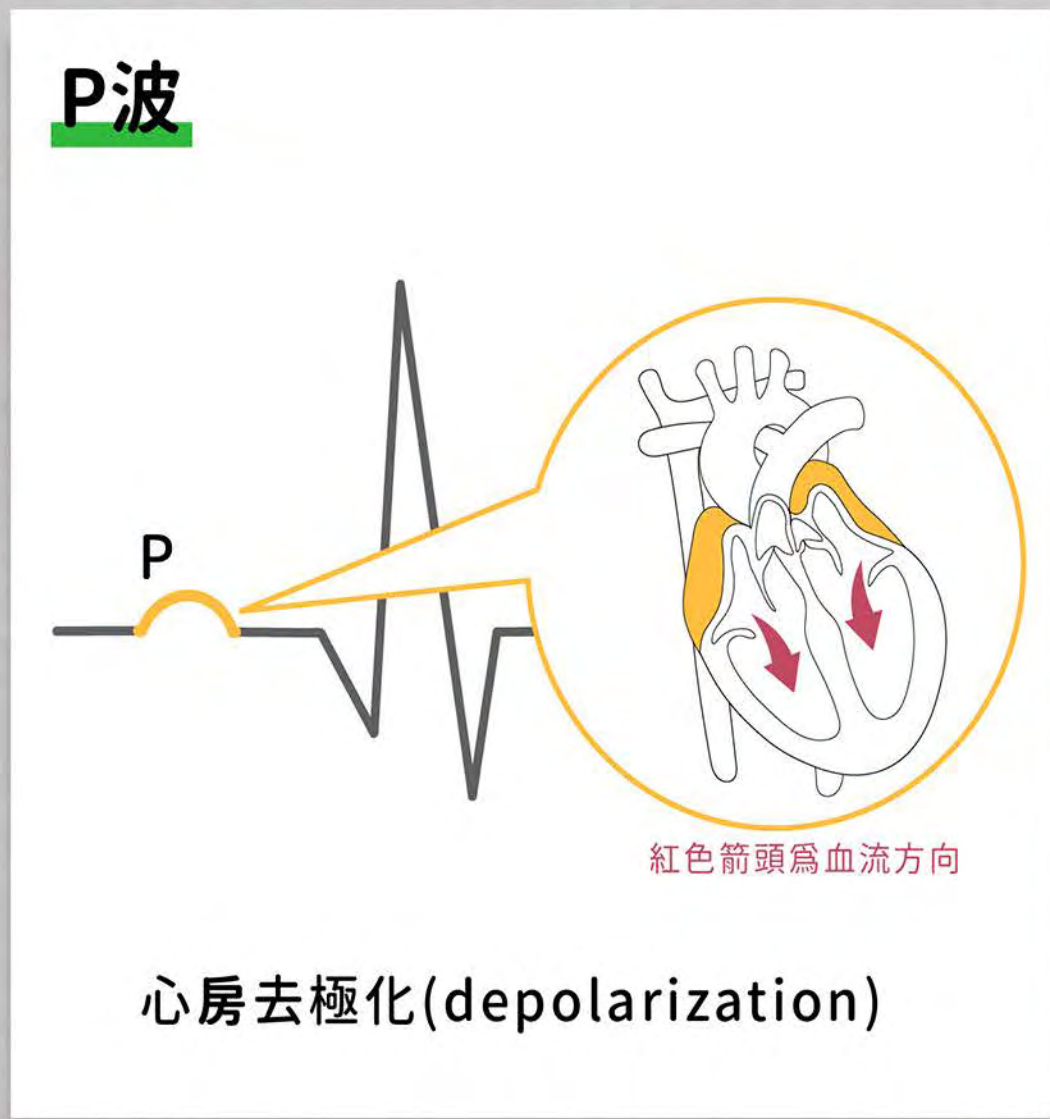

Create the infographic for ECG to read the wave.
#Electrocardiogram #Online #Courses