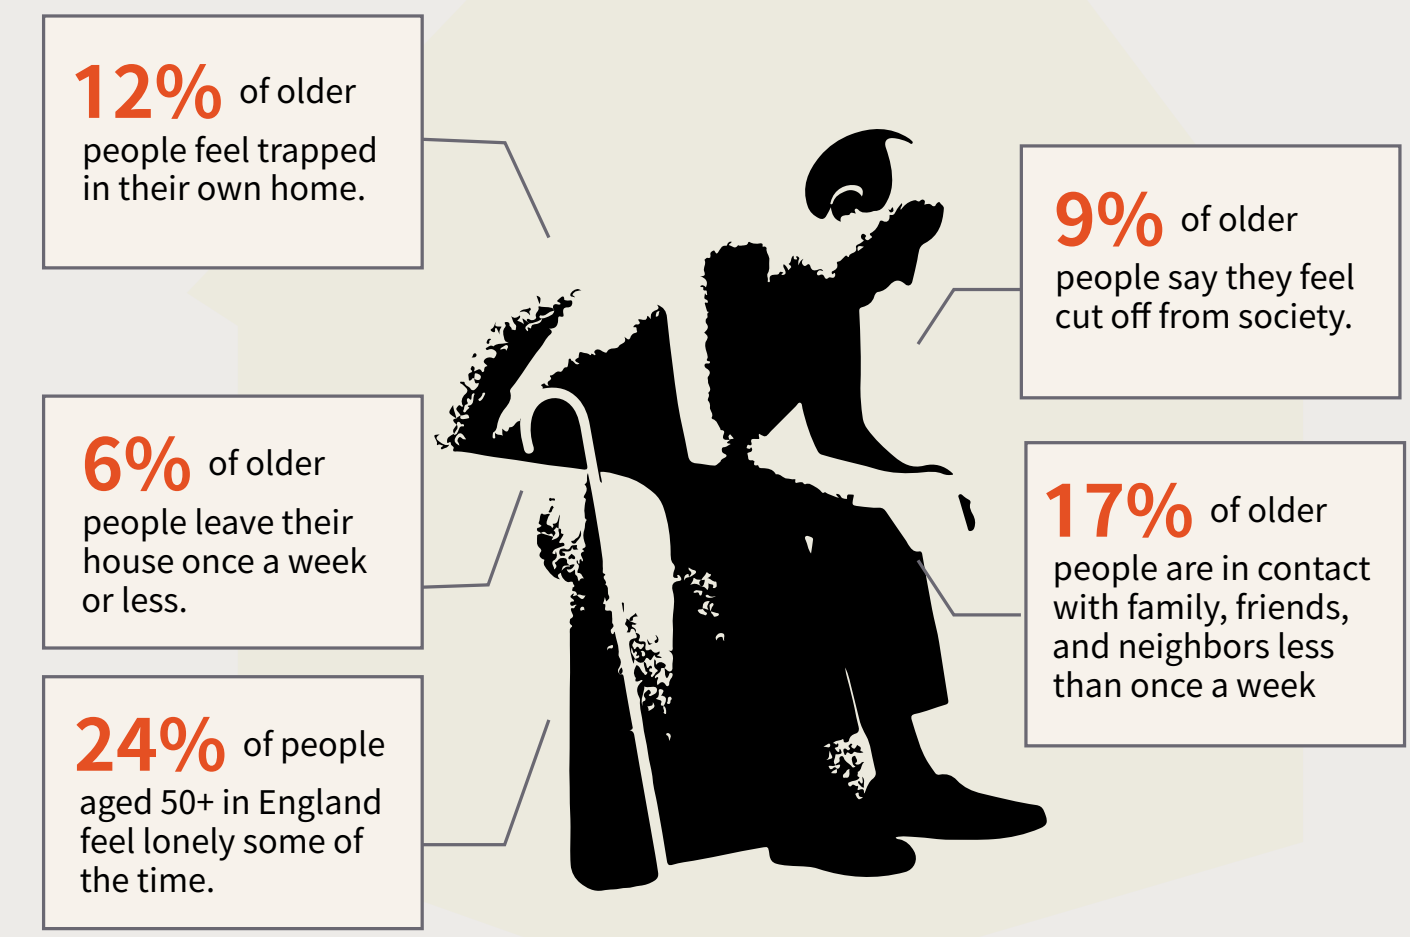

This initiative proposes a website connecting students and seniors for certified, safe, and approved shared accommodations. Students can serve as roommates or temporary caregivers, helping to reduce housing costs and prevent elderly isolation.

Font
Inter
regular & **bold**

Color

Logo

**Find your
Best Mate
HERE** 

Lonely 
Together

**Make
Needy** 

Infographic

About
3.8 million
Older people live alone.

Over half
51%
of all people aged 75 and over live alone.

Loneliness Risk Among 65+ in Local Neighborhoods

Loneliness and Social Isolation

Why choose college students?

is the average **monthly rent** for students.
(in London the average is £663).

Elderly solo living: **20%** higher mental health risk than those with companions.

Addressing loneliness can save **£3** in health costs for every £1 invested.

Elderly solo living: 21% monthly GP visits, **7%** higher than those with companions (14%).