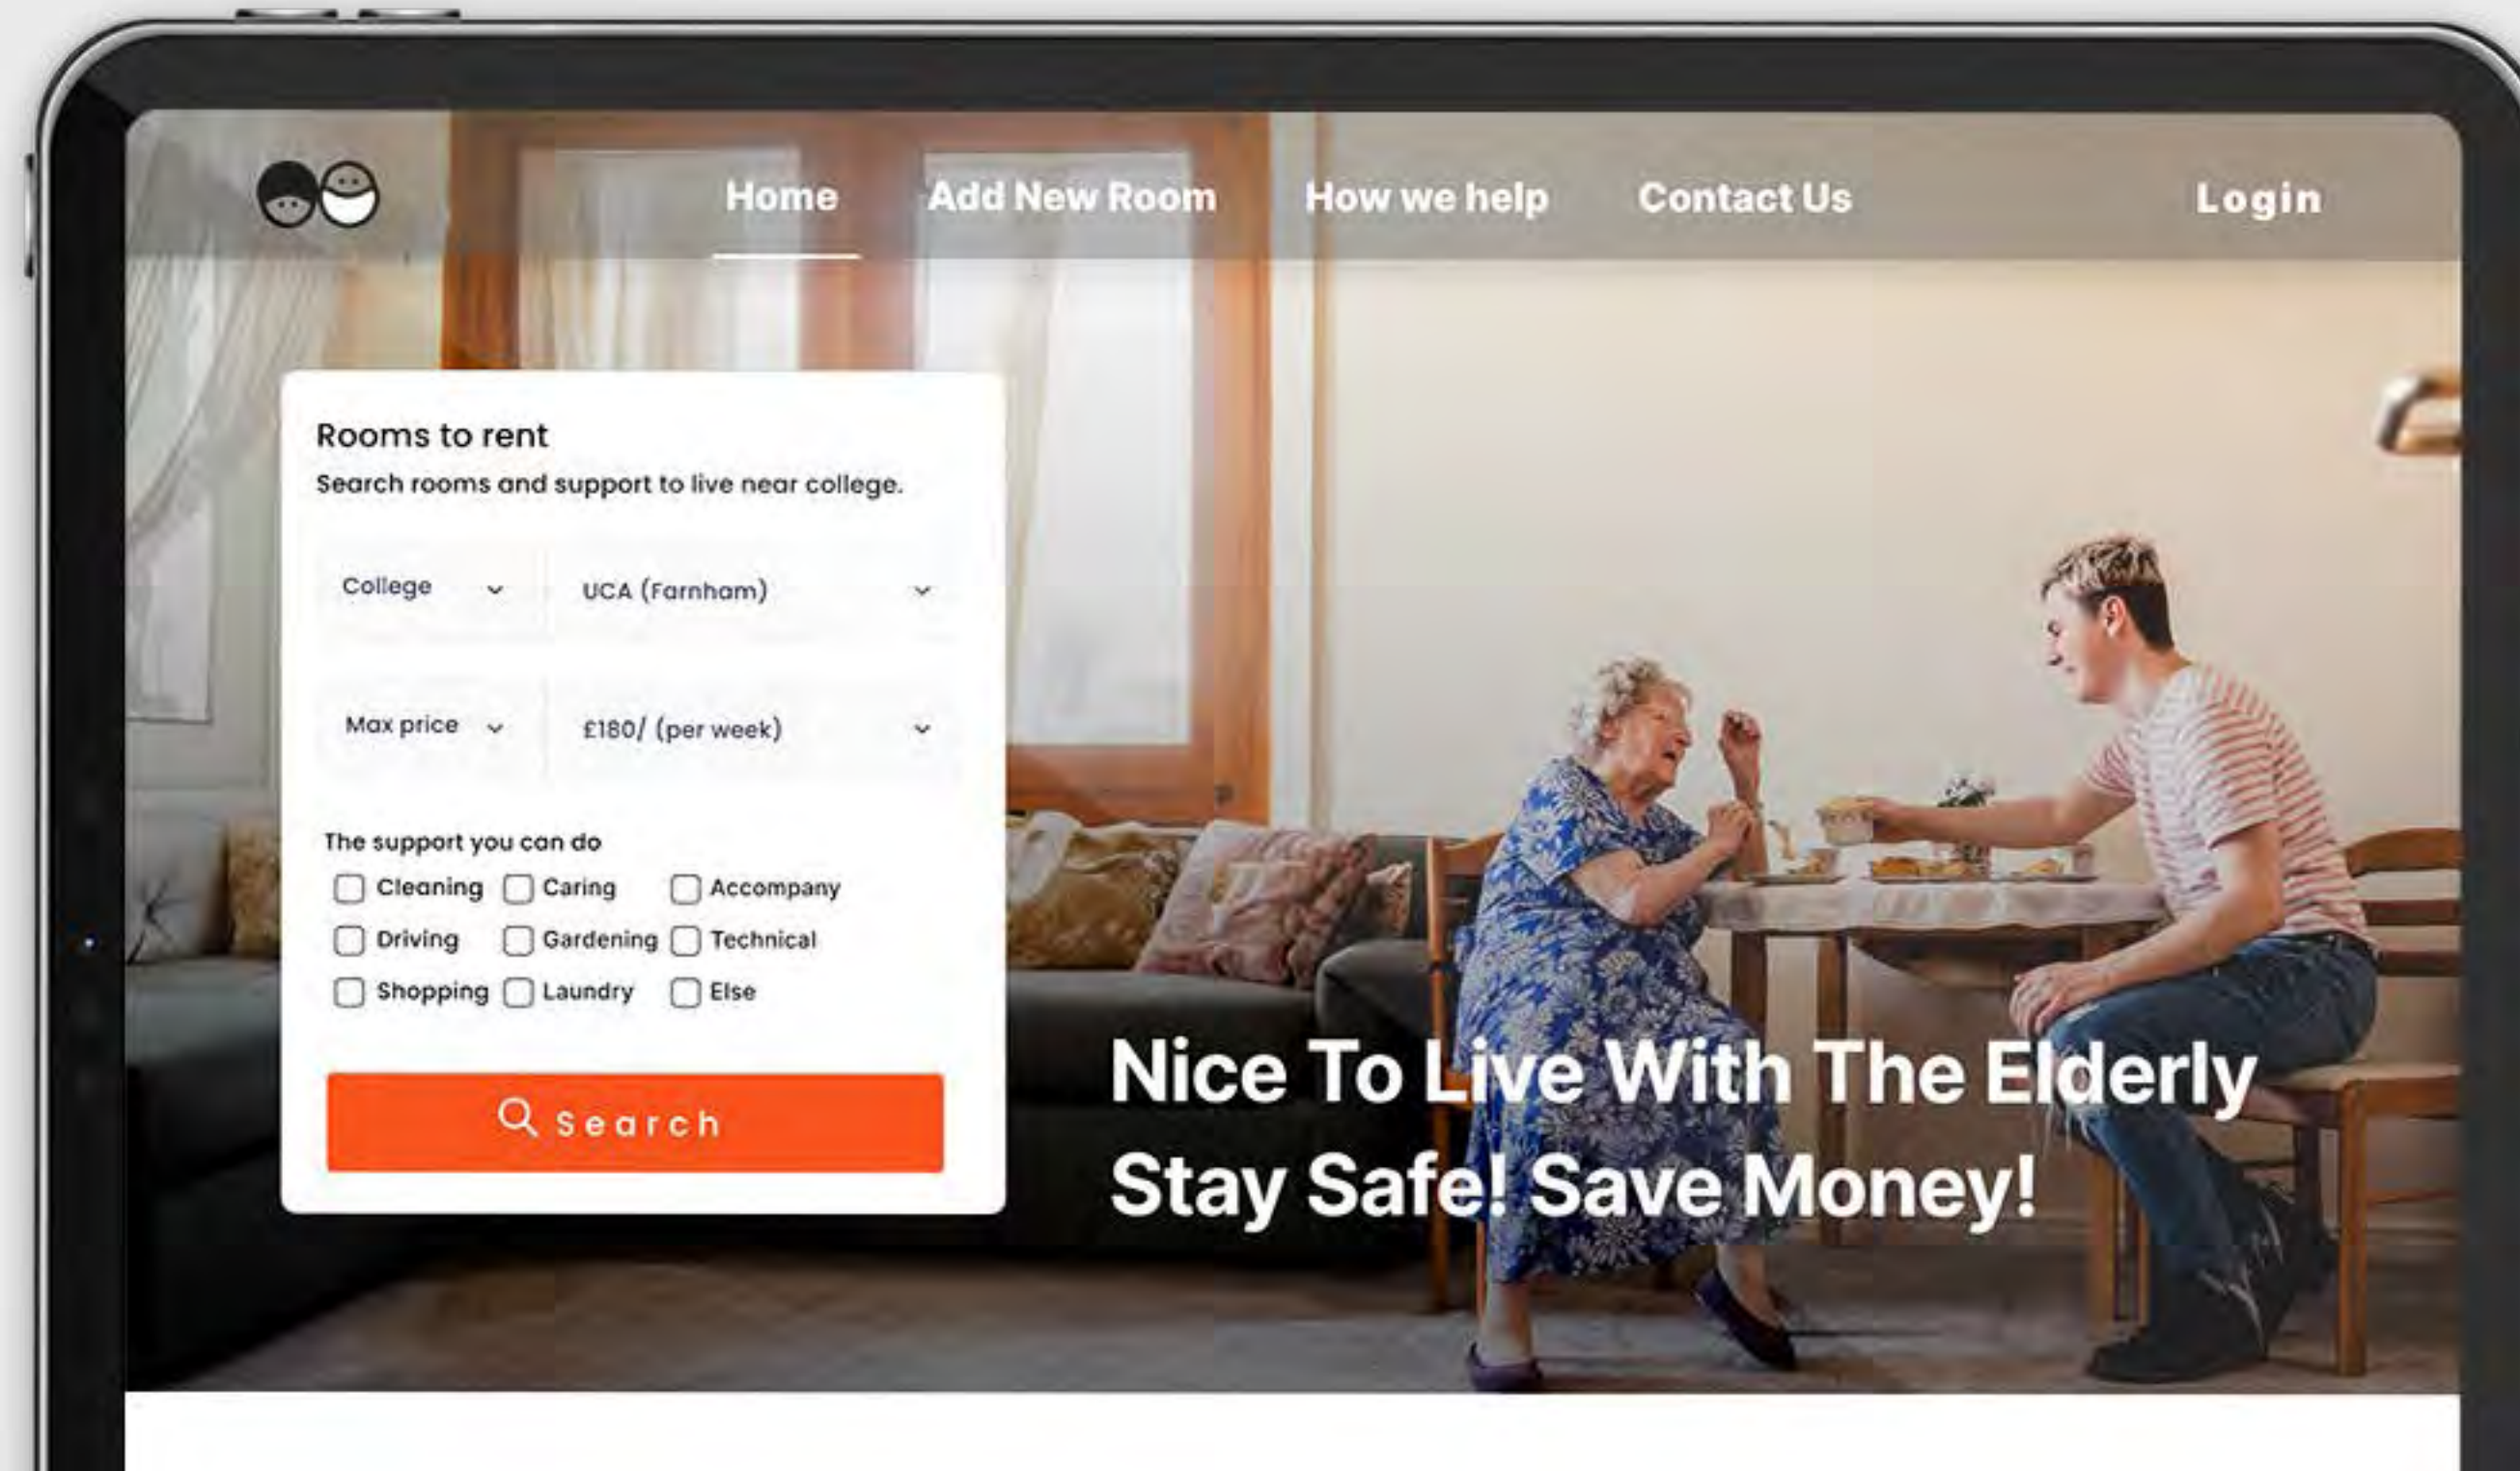

This initiative proposes a website connecting students and seniors for certified, safe, and approved shared accommodations. Students can serve as roommates or temporary caregivers, helping to reduce housing costs and prevent elderly isolation.

Font
Inter
regular & **bold**

Color

Logo

**Find your
Best Mate
HERE** 

Lonely 
Together

**Make
Needy** 

Infographic

About
3.8 million
Older people live alone.