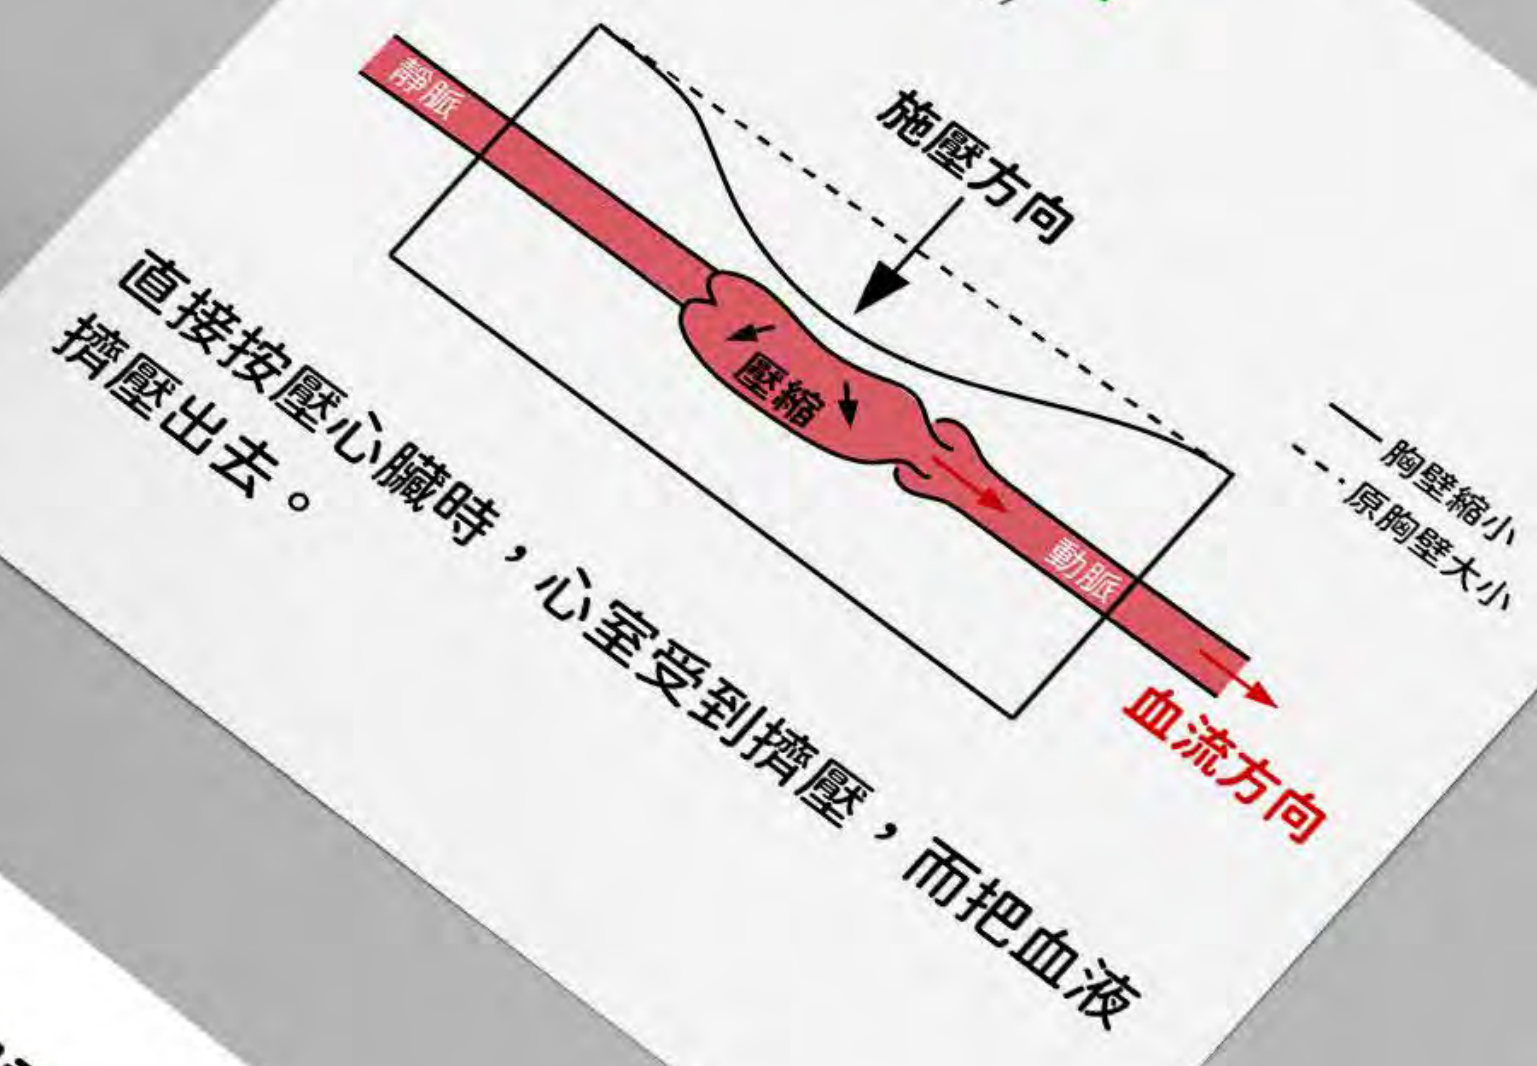

心臟幫浦理論 (cardiac pump theory)

胸腔幫浦理論 (thoracic pump theory)

Designed accurate medical information to veterinary assistants on social media.

#Cardiovascular #Pulmonary #Physical #Therapy