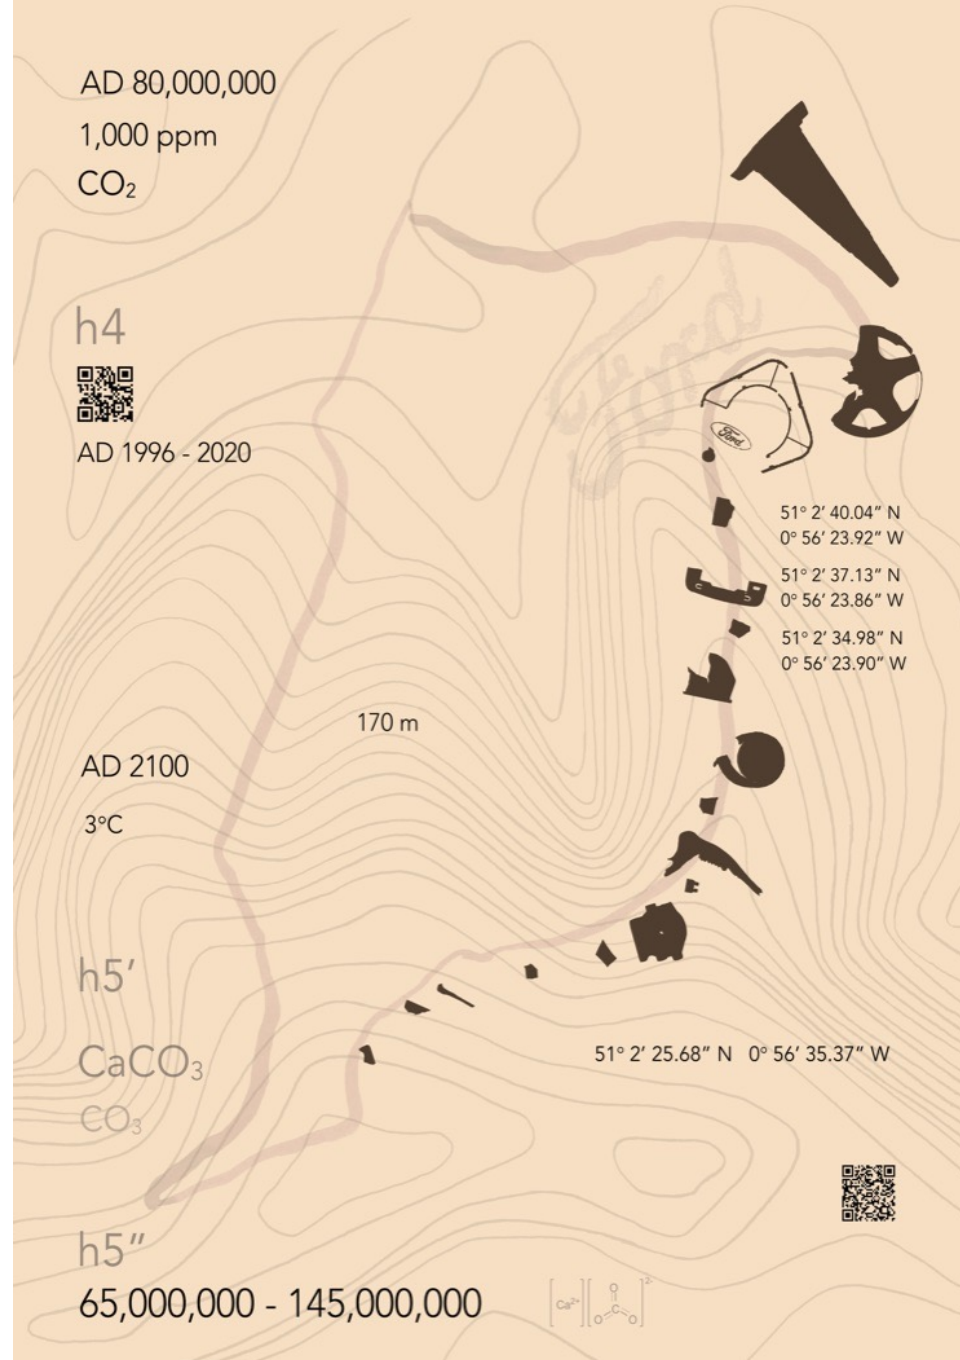

Supporting Portfolio

<https://vimeo.com/user42817388>

<https://www.axisweb.org/p/lizclifford/>

<https://lizcliffordart.wordpress.com/>

Traces of the Technosphere. Plaster, steel, digital print and 4 minute video. 180 x 60 x 40 cm plus 118 x 84 cm print.

<https://vimeo.com/411339170>

Traces of the Technosphere. Detail.

Traces of the Technosphere. Digital print. 118 x 84 cm

Substrata. Steel, chalk, flint, brick, concrete, plastic, metal, earth and moss. 122 x 42 x 42 cm

Oil Spill on Chalk Hill.
41 x 23 x 3 cm

Collage

Intervention - Byway 745

Wheatham Hill - Byway 745 Observatory
29 x 32 x 16 cm

Cardboard, MDF, chipboard, plywood & plastic.

Cubic Measure
53 x 53 x 53 cm

Concrete, steel, detritus found on
Byway 745 with lights and projection

Becoming Geology. Details

3 minute video

<https://vimeo.com/517290333>

SUV 745
Dimensions variable.

Print, steel and found objects
from Byway 745.

Gathering. Dimensions variable. Steel, concrete, brick and found objects