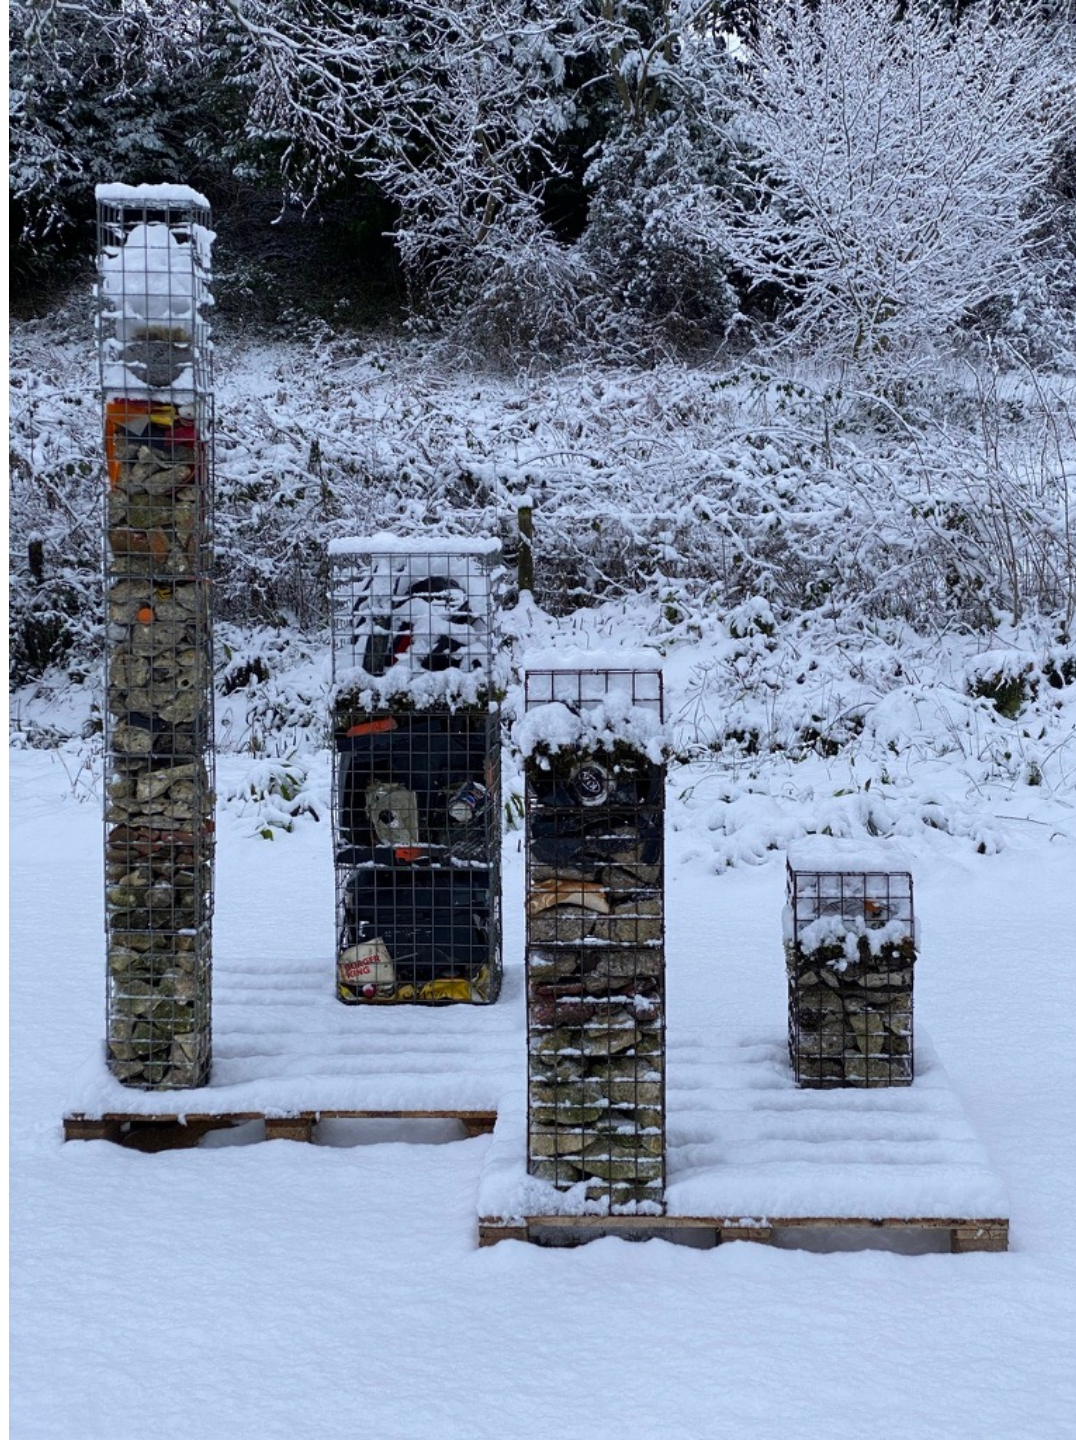

Supporting Portfolio

<https://vimeo.com/user42817388>

<https://www.axisweb.org/p/lizclifford/>

<https://lizcliffordart.wordpress.com/>

Traces of the Technosphere. Plaster, steel, digital print and 4 minute video. 180 x 60 x 40 cm plus 118 x 84 cm print.

<https://vimeo.com/411339170>

Traces of the Technosphere. Detail.

Traces of the Technosphere. Digital print. 118 x 84 cm

Substrata. Steel, chalk, flint, brick, concrete, plastic, metal, earth and moss. 122 x 42 x 42 cm

Oil Spill on Chalk Hill.
41 x 23 x 3 cm

Collage

Intervention - Byway 745

Wheatham Hill - Byway 745 Observatory
29 x 32 x 16 cm

Cardboard, MDF, chipboard, plywood & plastic.

Cubic Measure
53 x 53 x 53 cm

Concrete, steel, detritus found on
Byway 745 with lights and projection

[1 minute video](https://vimeo.com/476615706)
<https://vimeo.com/476615706>

Barricades. Digital print.

Becoming Geology
218 x 200 x 193 cm

Steel, wood, chalk, brick, concrete, bone,
plastic and mixed detritus.